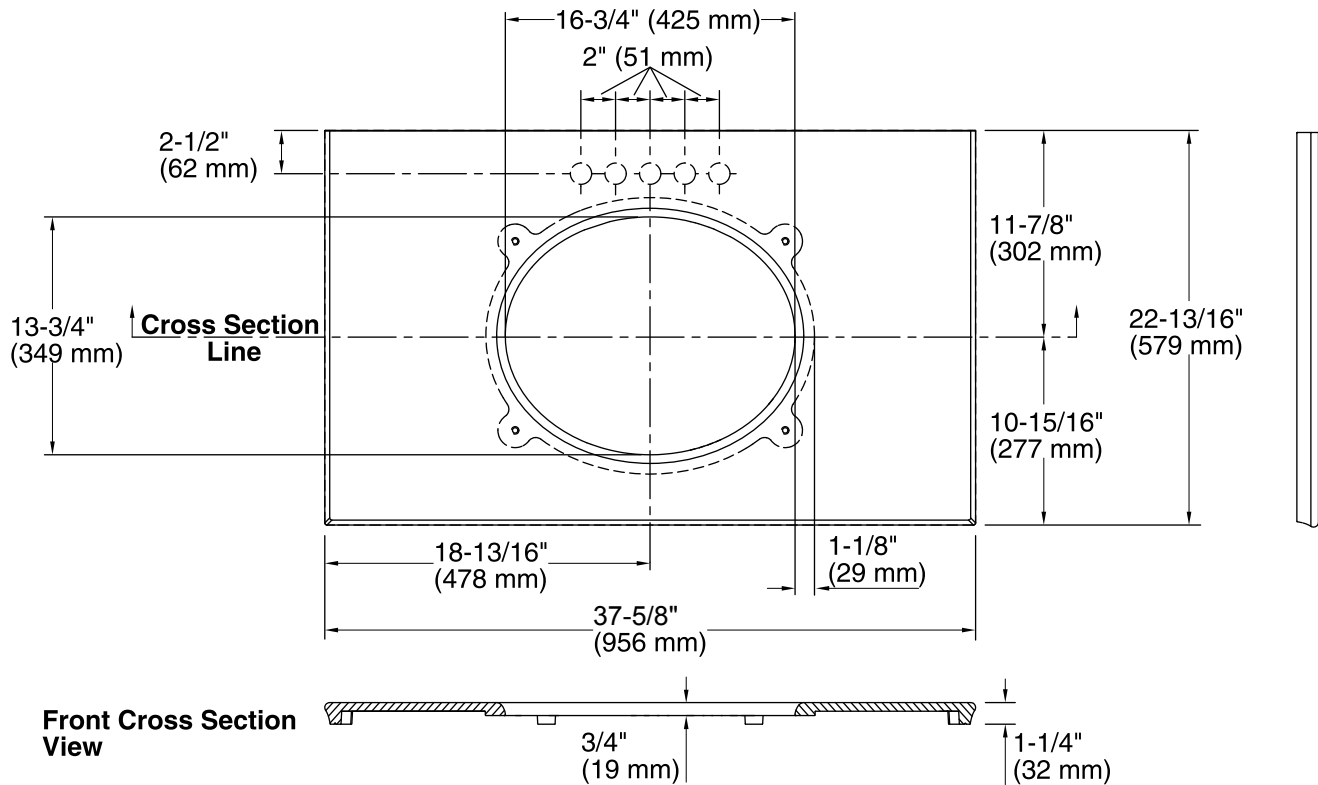

Features

- Pairs with KOHLER Verticyl oval under-mount bathroom sinks or other KOHLER 17- x 14-inch oval under-mount bathroom sinks.
- Pilot holes for single, 4-inch centerset, and 8-inch wideset faucets.
- Sculpted edge.
- Coordinates with the industry-standard 36-inch vanities in the KOHLER® Tailored vanity collection.
- Field trimmable for alcove and corner installations.
- Optional side and backsplashes available (sold separately).

Color tiles intended for reference only.

Color	Code	Description
	S33	White Expressions
	S34	Almond Expressions
	S35	Biscuit Expressions
	S36	Ice Grey Expressions

Technical Information

All product dimensions are nominal.

Bowl configuration: Single

Installation: Vanity top/ITB

Bowl area (Only): Length: 16-3/4" (425 mm)
Width: 13-3/4" (349 mm)

Notes

Install this product according to the installation instructions.

Observe all local plumbing and building codes. This countertop is designed to be installed with a KOHLER or standard-size vanity.

Faucet hole and sink-mounting locations are marked on the underside of the countertop.