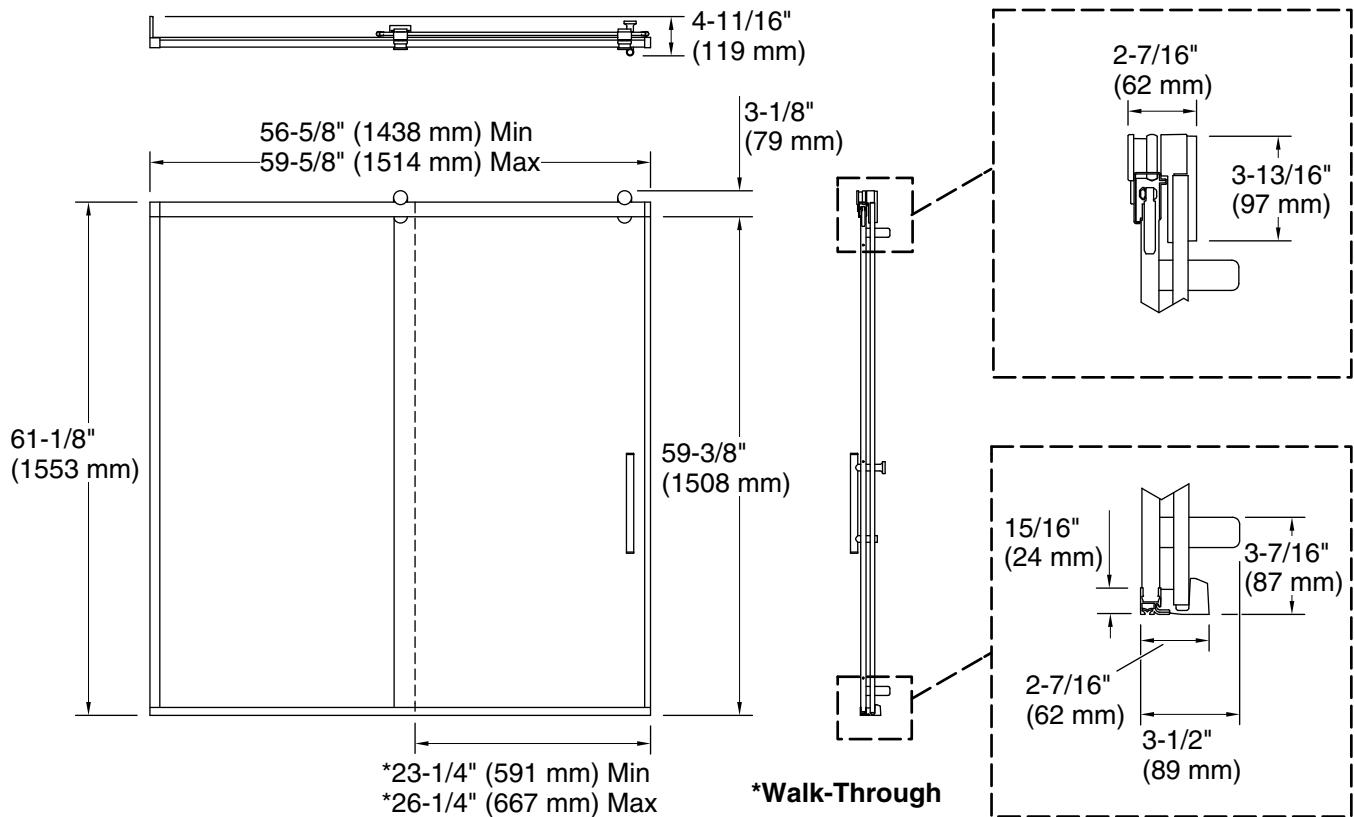

*Walk-Through

Technical Information

All product dimensions are nominal.

Installation type:	For bath installation
Opening Width - Min:	56-5/8" (1438 mm)
Opening Width - Max:	59-5/8" (1514 mm)
Walk-through - Min:	23-1/4" (591 mm)
Walk-through - Max:	26-1/4" (667 mm)
Base-To-Wall Radius - Max:	1/2" (13 mm)
Glass thickness:	3/8" (10 mm)
Glass coating:	CleanCoat+

Notes

Install this product according to the installation guide.

The vertical opening should be a minimum of 64" (1626 mm) to allow for installation clearance.