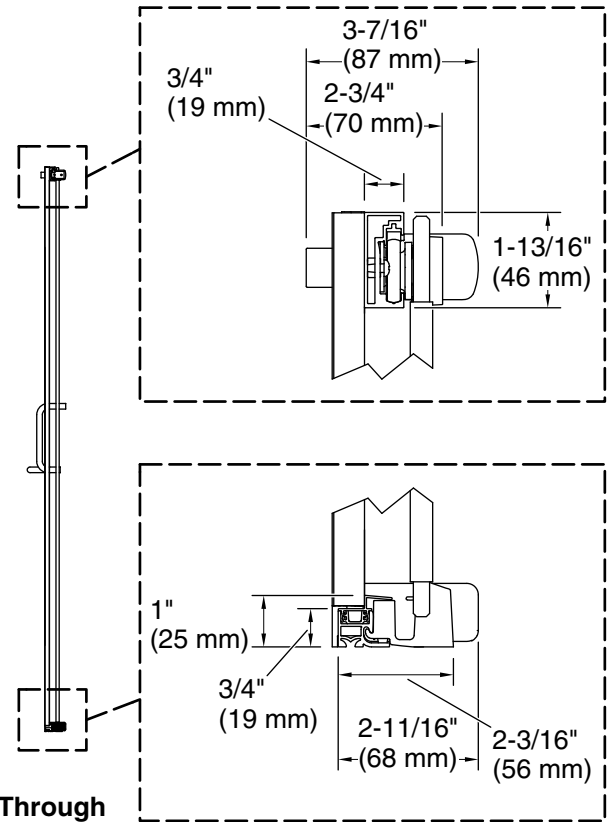

### Installation

- Fits opening widths 44-1/4" - 47-5/8" (1124 mm –1210 mm).
- Shower door is 75-1/2" (1918 mm) tall, with a lofty 72-11/16" (1846 mm) of walk-through height.
- 3-3/8" (86 mm) width adjustment.
- Out-of-plumb adjustability simplifies installation.
- Door can be installed to open to the left or right to suit your bathroom layout.
- For residential use only.
- Not for use in hospitality.

### Technical Information

All product dimensions are nominal.

Installation type:	For shower base installation
Opening Width - Min:	44-1/4" (1124 mm)
Opening Width - Max:	47-5/8" (1210 mm)
Walk-through - Min:	17-3/8" (441 mm)
Walk-through - Max:	20-3/4" (527 mm)
Base-To-Wall Radius - Max:	1/2" (13 mm)
Glass thickness:	5/16" (8 mm)
Glass coating:	CleanCoat®

### Notes

Install this product according to the installation instructions.

The vertical opening should be a minimum of 78-13/16" (2002 mm) to allow for installation clearance.