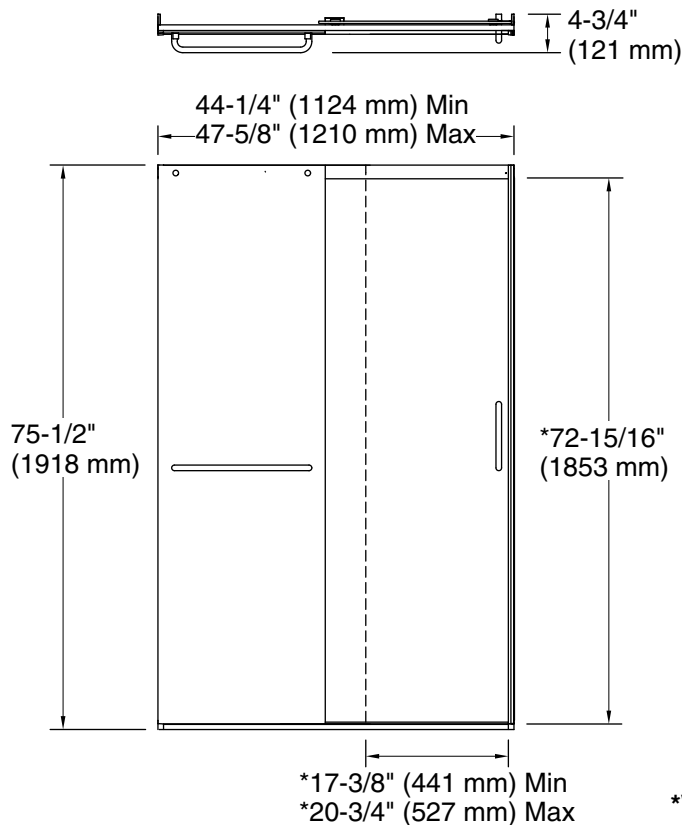

### Installation

- Fits opening widths 44-1/4" - 47-5/8" (1124 mm –1210 mm).
- Shower door is 75-1/2" (1918 mm) tall, with a lofty 72-11/16" (1846 mm) of walk-through height.
- 3-3/8" (86 mm) width adjustment.
- Out-of-plumb adjustability simplifies installation.
- Door can be installed to open to the left or right to suit your bathroom layout.
- For residential use only.
- Not for use in hospitality.

### Technical Information

All product dimensions are nominal.

Installation type:	For shower base installation
Opening Width - Min:	44-1/4" (1124 mm)
Opening Width - Max:	47-5/8" (1210 mm)
Walk-through - Min:	17-3/8" (441 mm)
Walk-through - Max:	20-3/4" (527 mm)
Base-To-Wall Radius - Max:	1/2" (13 mm)
Glass thickness:	5/16" (8 mm)
Glass coating:	CleanCoat®

### Notes

Install this product according to the installation instructions.

The vertical opening should be a minimum of 78-13/16" (2002 mm) to allow for installation clearance.