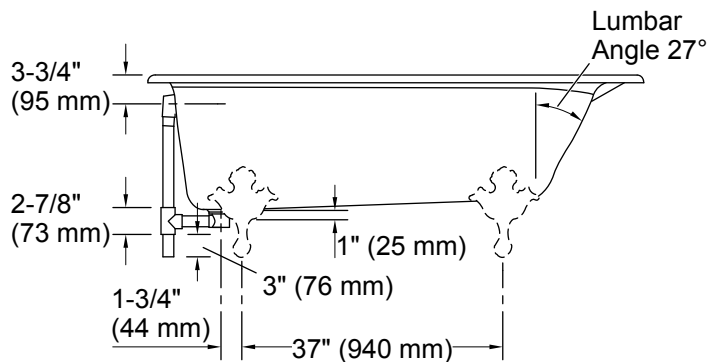

Color	Code	Description
	0	White
	96	Biscuit
	47	Almond
	NY	Dune
	G9	Sandbar

No change in measurements if connected with drain illustrated. (K-7178)

Technical Information

All product dimensions are nominal.

Installation:	Freestanding
Drain location:	End
Basin area, bottom:	47-1/2" x 25" (1207 mm x 635 mm)
Basin area, top:	55" x 29" (1397 mm x 737 mm)
Weight:	350 lbs (158.8 kg)
Minimum floor load:	57 lbs/ft ² (278.3 kg/m ²)
Water depth:	12-5/8" (321 mm)
Water capacity:	64 gal (242.3 L)