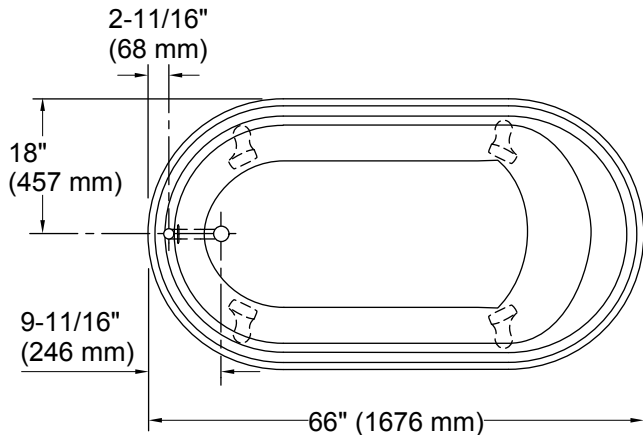

Color	Code	Description
	0	White
	96	Biscuit
	47	Almond
	NY	Dune
	G9	Sandbar

No change in measurements if connected with drain illustrated. (K-7178)

Technical Information

All product dimensions are nominal.

Installation:	Freestanding
Drain location:	End
Basin area, bottom:	47-1/2" x 25" (1207 mm x 635 mm)
Basin area, top:	55" x 29" (1397 mm x 737 mm)
Weight:	350 lbs (158.8 kg)
Minimum floor load:	57 lbs/ft ² (278.3 kg/m ²)
Water depth:	12-5/8" (321 mm)
Water capacity:	64 gal (242.3 L)