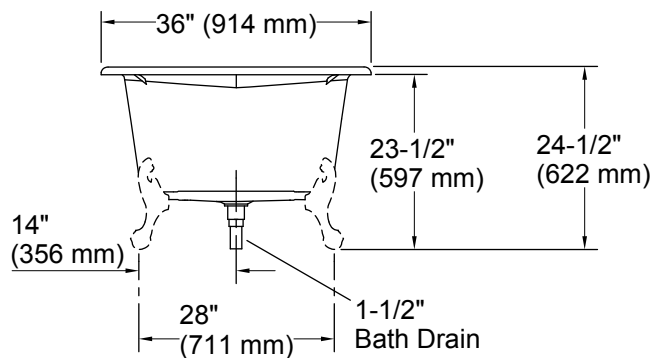

Color	Code	Description
	0	White
	96	Biscuit
	47	Almond
	NY	Dune
	G9	Sandbar

No change in measurements if connected with drain illustrated. (K-7178)

Technical Information

All product dimensions are nominal.

Installation:	Freestanding
Drain location:	End
Basin area, bottom:	47-1/2" x 25" (1207 mm x 635 mm)
Basin area, top:	55" x 29" (1397 mm x 737 mm)
Weight:	350 lbs (158.8 kg)
Minimum floor load:	57 lbs/ft ² (278.3 kg/m ²)
Water depth:	12-5/8" (321 mm)
Water capacity:	64 gal (242.3 L)