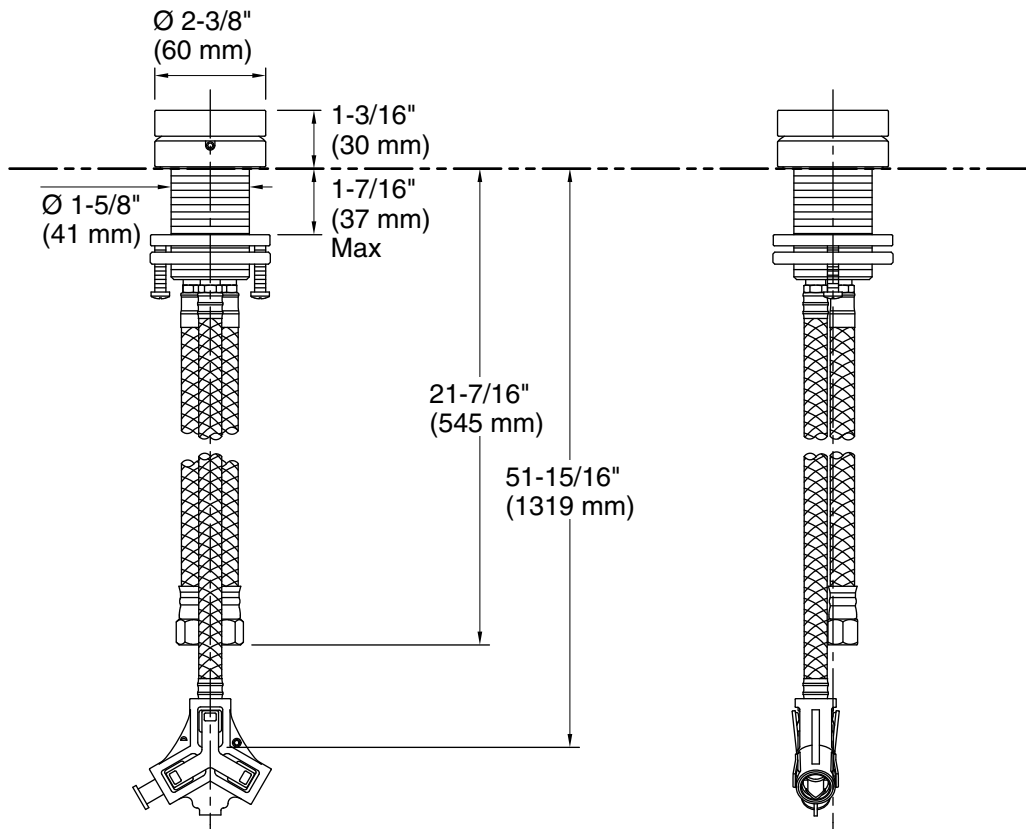

Technical Information

All product dimensions are nominal.

Drain included: No

Notes

Install this product according to the installation instructions.

ADA compliant for handles only.

ADA, OBC, CSA B651 compliant when installed to the specific requirements of these regulations.