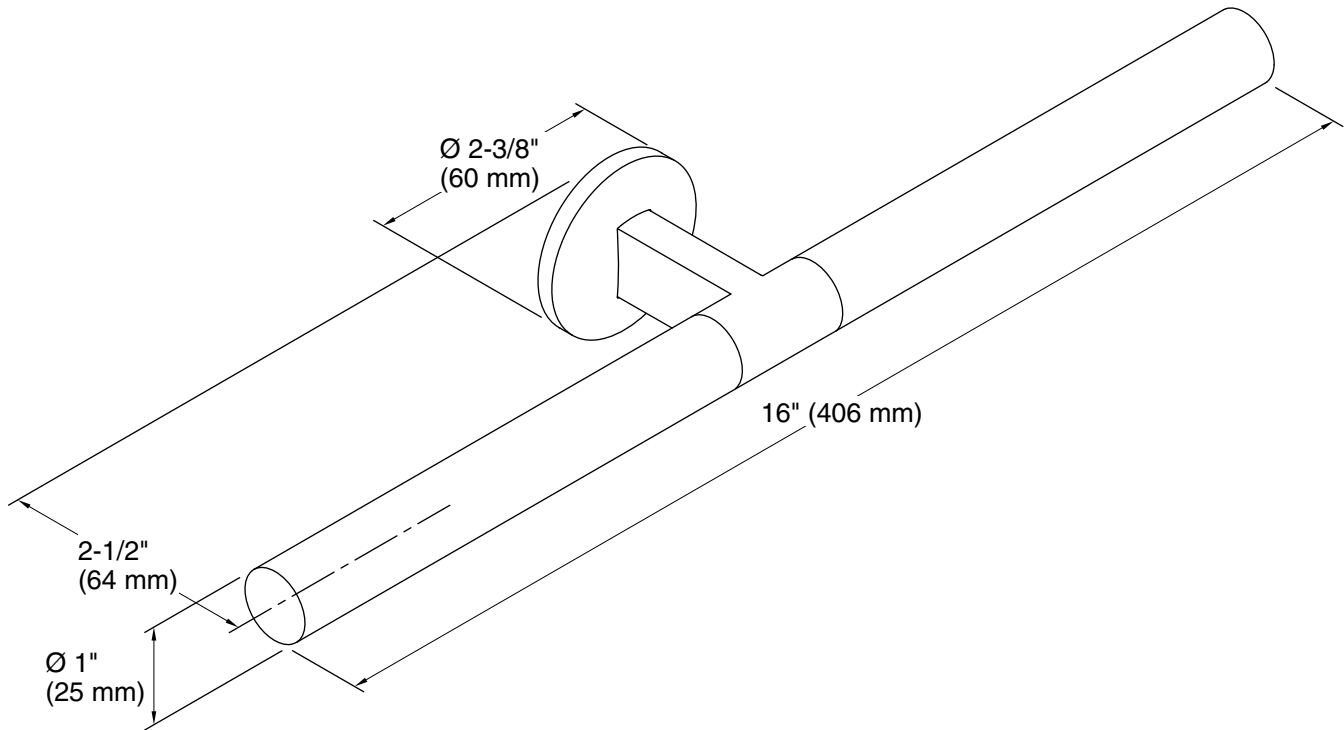

Technical Information

All product dimensions are nominal.

Installation Type: Wall-mount

Material: Zinc, Brass

Notes

Install this product according to the installation instructions.

CAUTION: Risk of personal injury. Do not install these products in any area where they are likely to be used inadvertently as a grab bar or support bar. These products are not designed or intended for use as a grab bar or support bar.