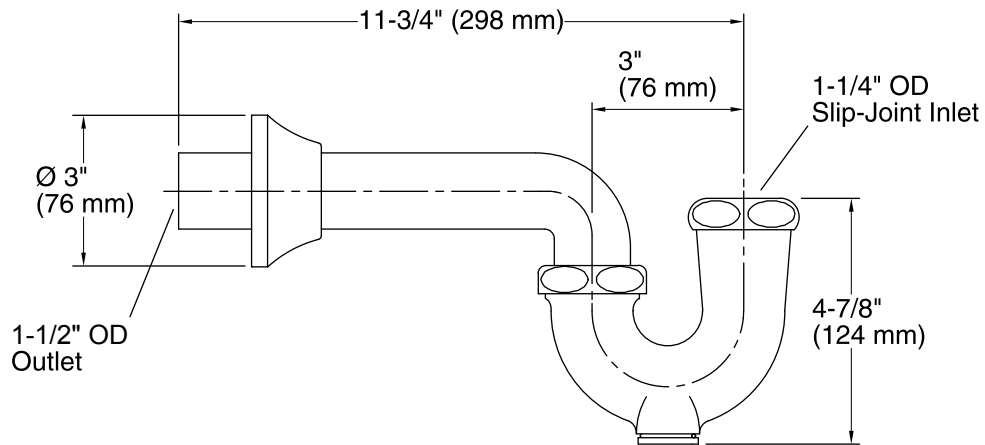

Features

- Adjustable rotation on tube outlet
- Slip-joint inlet
- Cleanout plug
- Flange

Material

- Cast brass construction

Codes/Standards

ASME A112.18.2/CSA B125.2
All applicable US Federal and State material regulations

Technical Information

All product dimensions are nominal.

Notes

Install this product according to the installation guide.