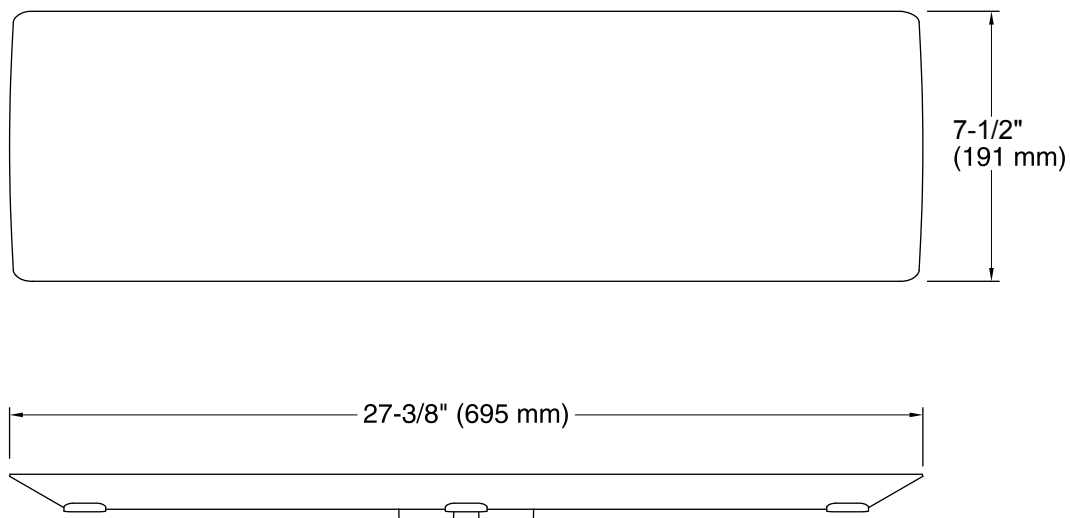

#### Features

- Plastic construction.
- For use with Bellwether 60" x 34" shower bases.

### Technical Information

All product dimensions are nominal.

Material: Plastic