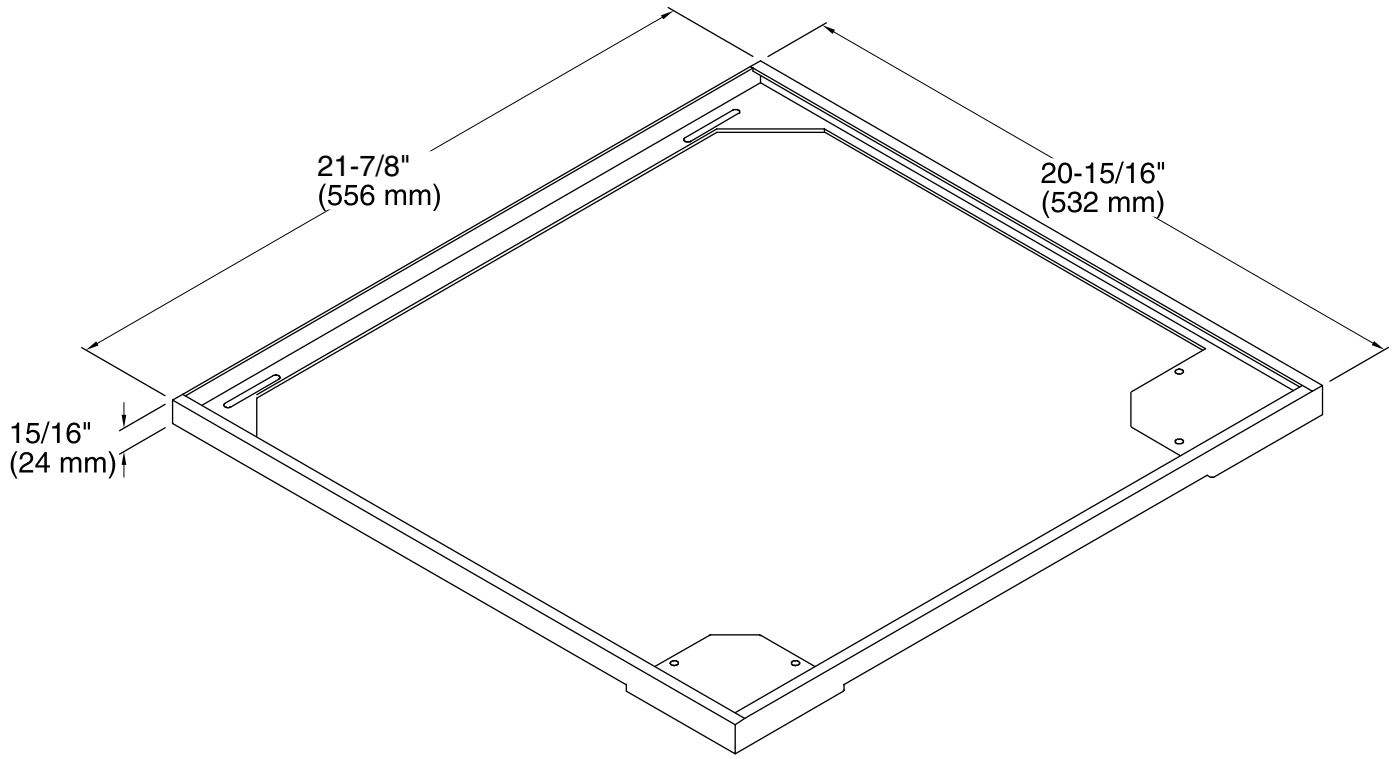

Technical Information

All product dimensions are nominal.

Notes

Install this product according to the installation guide.