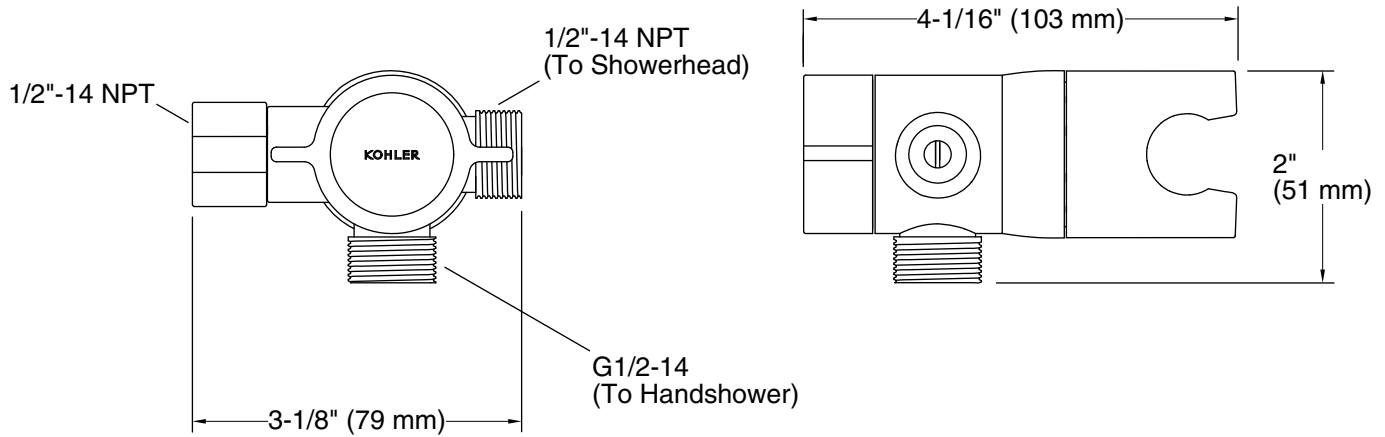

Technical Information

All product dimensions are nominal.

Notes

Install this product according to the installation guide.