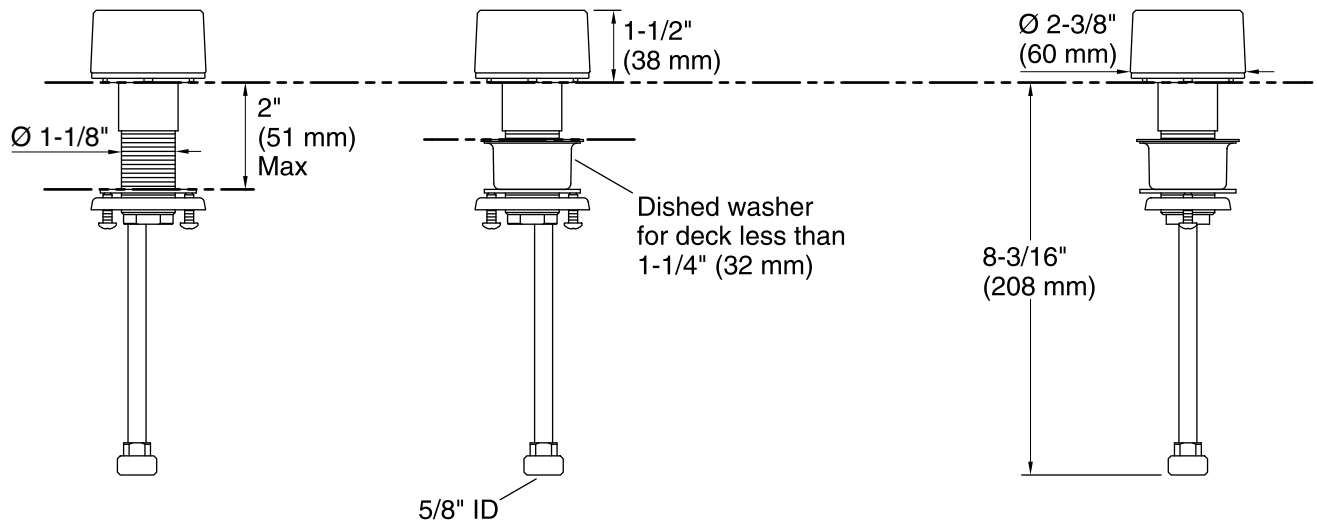

Technical Information

All product dimensions are nominal.

Notes

Install this product according to the installation instructions.