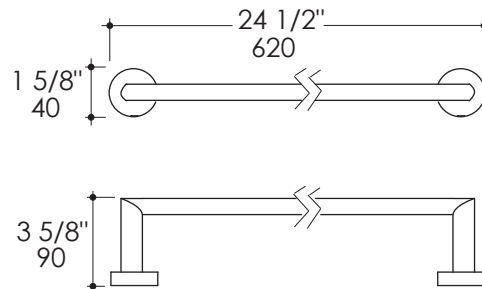

RONDA Towel Bar Item #0202

Features:

- Wall-mount towel bar
- Includes mounting hardware
- Plated brass construction

Finish Options:

- CR - Polished Chrome
- PN - Polished Nickel
- NI - Brushed Nickel
- BG - Brushed Gold
- 44 - Matte Black

Product Specifications:

Notes:

Drawings provided herein are meant to give the user an idea of the product and are not made to scale. The size in inches is rounded up to the nearest 1/16".

LACAVA is committed to the highest level of customer service. Please feel free to contact us at 1-888-522-2823 (toll free) or by email at info@lacava.com for technical assistance or any general inquiries.