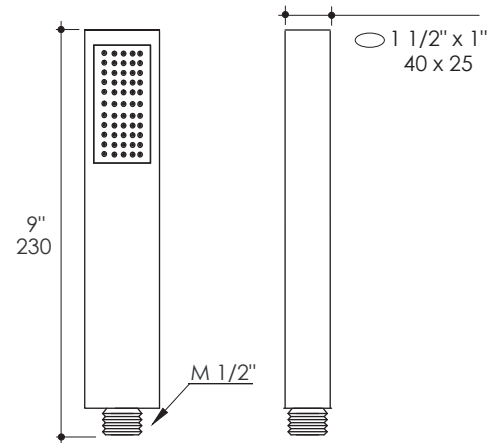

## Perla Shower Head Item #0661

### Features:

- Hand-held oval shower head with fixed jet
- Includes 59" flexible hose
- Hook and intake sold separately

### Recommended Accessories:

- Item #0675: Wall-mount oval rail with hook for hand-held shower head
- Item #0673: Water intake

### Notes:

Drawings provided herein are meant to give the user an idea of the product and are not made to scale. The size in inches is rounded up to the nearest 1/16".

LACAVA is committed to the highest level of customer service. Please feel free to contact us at 1-888-522-2823 (toll free) or by email at [info@lacava.com](mailto:info@lacava.com) for technical assistance or any general inquiries.