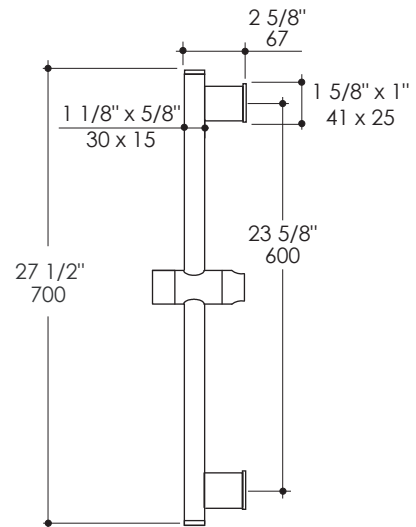

Perla Shower Rail Item #0675

Features:

- Wall-mount oval rail with hook for hand-held shower head
- Knob to adjust height and direction of hook
- Shower head and intake sold separately

Recommended Accessories:

- Item #0661: Hand-held shower head with 59" flexible hose
- Item #0673: Water intake

Finish Options:

CR - Polished Chrome

Product Specifications:

Notes:

Drawings provided herein are meant to give the user an idea of the product and are not made to scale. The size in inches is rounded up to the nearest 1/16".