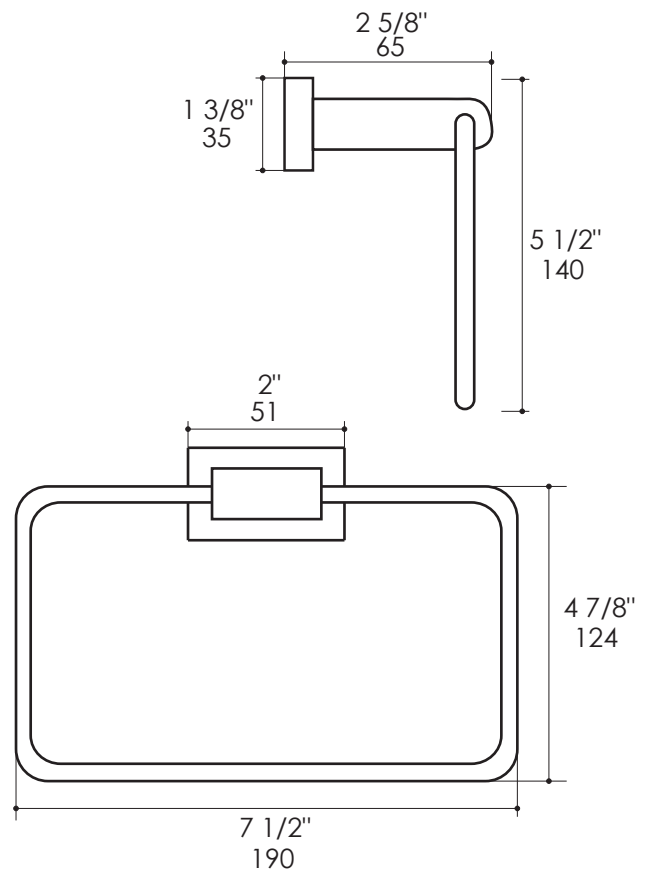

ELEGANZA Towel Ring Item #1811

Features:

- Wall-mount towel ring
- Includes mounting hardware
- Plated brass construction

Finish Options:

- CR - Polished Chrome
- PN - Polished Nickel
- NI - Brushed Nickel
- BG - Brushed Gold
- 44 - Matte Black

Product Specifications:

Notes:

Drawings provided herein are meant to give the user an idea of the product and are not made to scale. The size in inches is rounded up to the nearest 1/16".

LACAVA is committed to the highest level of customer service. Please feel free to contact us at 1-888-522-2823 (toll free) or by email at info@lacava.com for technical assistance or any general inquiries.