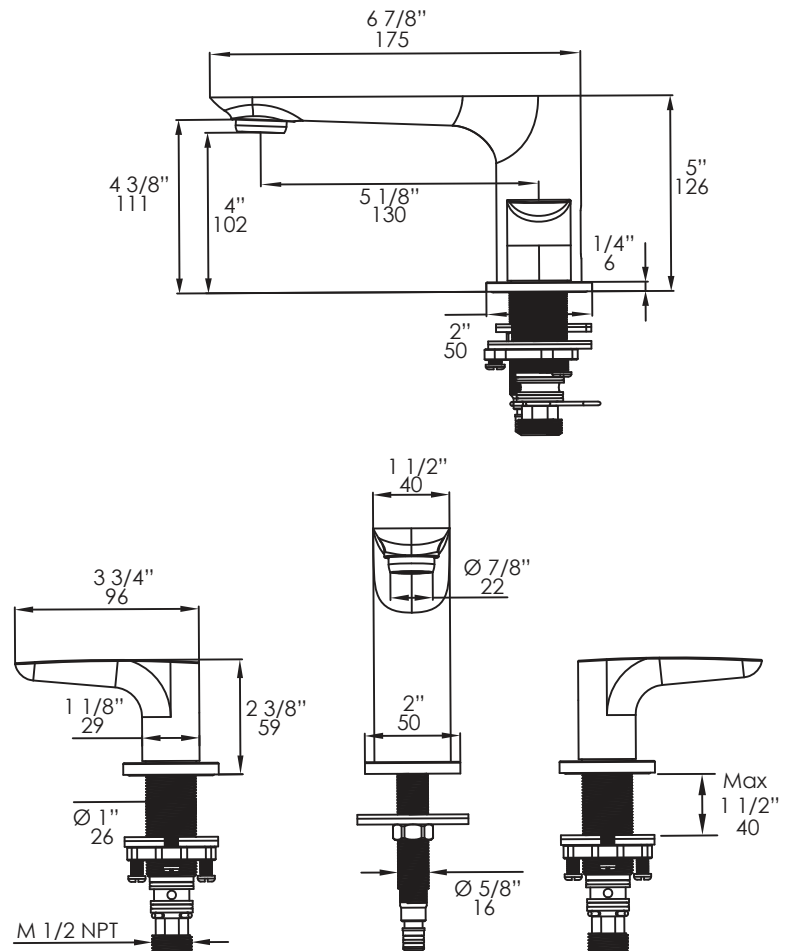

### Features:

- Deck-mounted three-hole faucet with two lever handles
- Brass construction with hot/cold ceramic disc cartridges
- Flow rate: 1.2 GPM pressure compensating aerator
- It can be installed to meet ADA compliance
- Freight class 1 based on the Lacava Freight Program

### Product Specifications:

Notes:  
 Drawings provided herein are meant to give the user an idea of the product and are not made to scale. The size in inches is rounded up to the nearest 1/16".  
 Plumbing specifications are only a guideline and may need to be altered based on the application.  
 Product specifications are not binding to the manufacturer and can be changed without notice at any time. Please refer to your shipment for product final sizes.