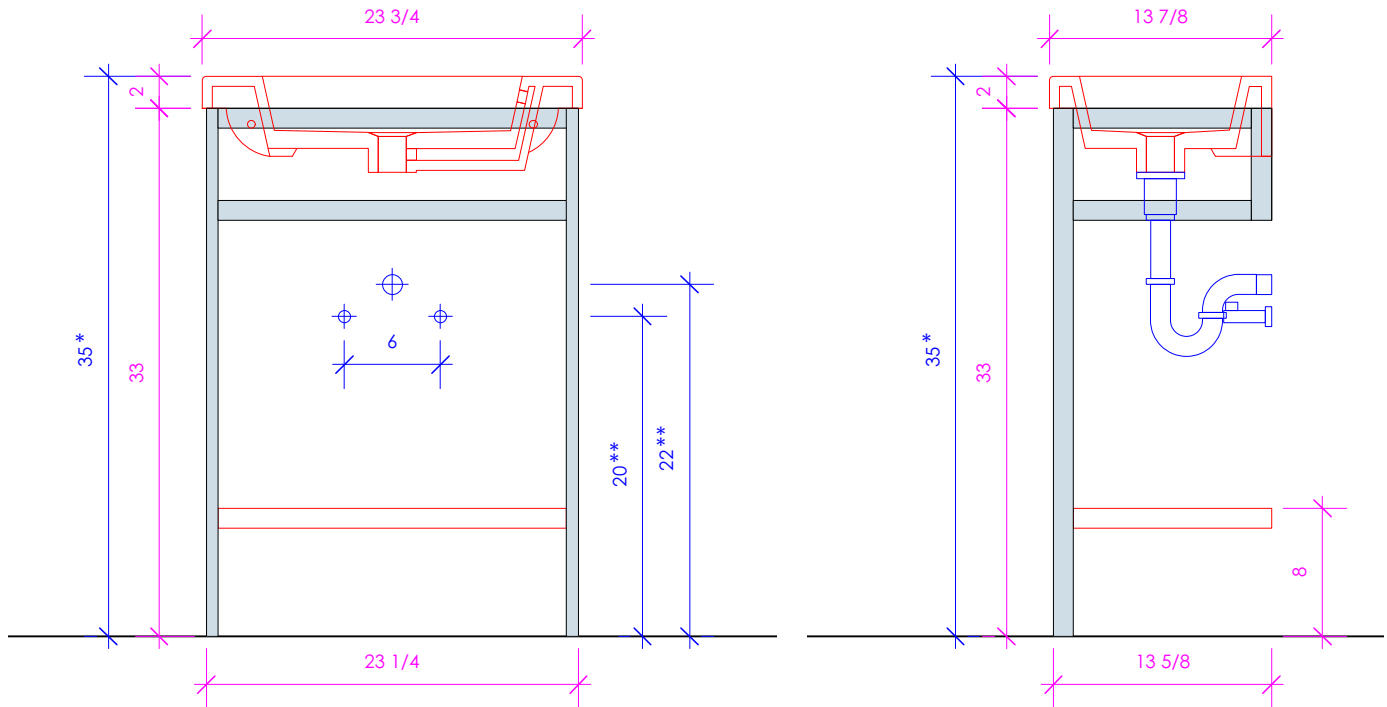

## DIMINI

DIM-BX-24

\* Recommended installation height  
\*\* Recommended plumbing location