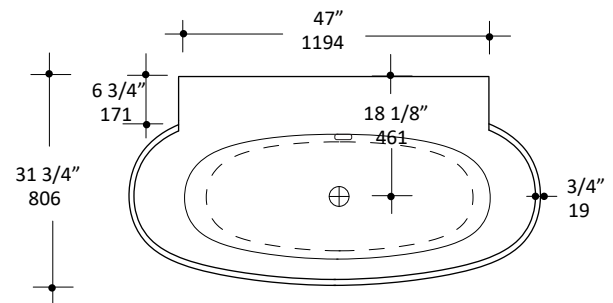

Codes + Standards:

- Meets or exceeds applicable national codes and standards