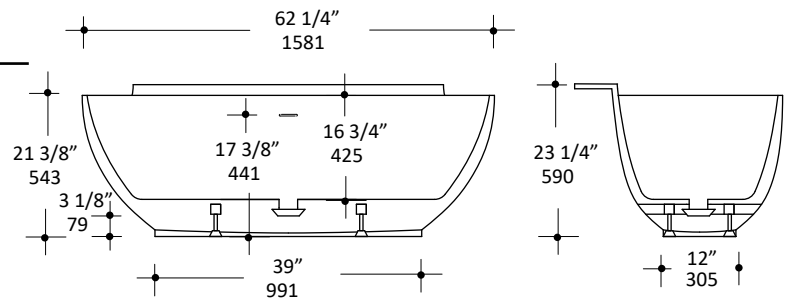

## Specifications:

<b>Installation:</b>	Freestanding
<b>Exterior Dimensions:</b>	62 1/4" w x 31 3/4" d x 23 1/4" h
<b>Material:</b>	Solid surface
<b>Water capacity</b>	61 gal.
<b>Net weight:</b>	286 lbs.
<b>Overflow:</b>	Yes
<b>Finishes:</b>	001M - Matte white 001G - Gloss white
<b>Freight:</b>	Class 5

## Features:

- Solid surface soaking bathtub with overflow
- Includes brass click-clack drain assembly with decorative solid surface dome
- Freestanding installation

## Recommended Items:

- Furniture
  - SOTTILE #5112 - Bathroom stool in solid surface
  - OVALE #5111 - Bathroom stool in solid surface
- Trap connections
  - TBSH90 - L-shaped 90 degree brass tub shoe
  - TBSH180 - Straight down 180 degree brass tub shoe

LACAVA reserves the right to revise any dimension or information on this sheet without notice. Dimensions are nominal and may vary within an industry accepted tolerance of 1/4".  
Drawings provided herein are meant to give the user an idea of the product and are not made to scale.  
Revised: 8/5/2019