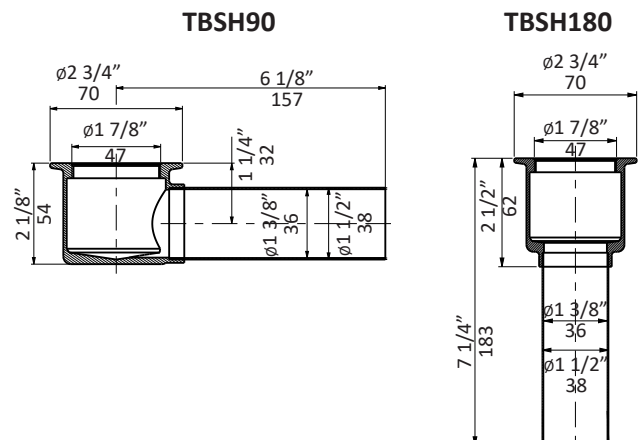

## Specifications:

<b>Installation:</b>	Freestanding
<b>Exterior Dimensions:</b>	62 1/4" w x 31 3/4" d x 23 1/4" h
<b>Material:</b>	Solid surface
<b>Water capacity</b>	61 gal.
<b>Net weight:</b>	286 lbs.
<b>Overflow:</b>	Yes
<b>Finishes:</b>	001M - Matte white 001G - Gloss white
<b>Freight:</b>	Class 5

## Features:

- Solid surface soaking bathtub with overflow
- Includes brass click-clack drain assembly with decorative solid surface dome
- Freestanding installation

## Recommended Items:

- Furniture
  - SOTTILE #5112 - Bathroom stool in solid surface
  - OVALE #5111 - Bathroom stool in solid surface
- Trap connections
  - TBSH90 - L-shaped 90 degree brass tub shoe
  - TBSH180 - Straight down 180 degree brass tub shoe

LACAVA reserves the right to revise any dimension or information on this sheet without notice. Dimensions are nominal and may vary within an industry accepted tolerance of 1/4".  
Drawings provided herein are meant to give the user an idea of the product and are not made to scale.  
Revised: 8/5/2019