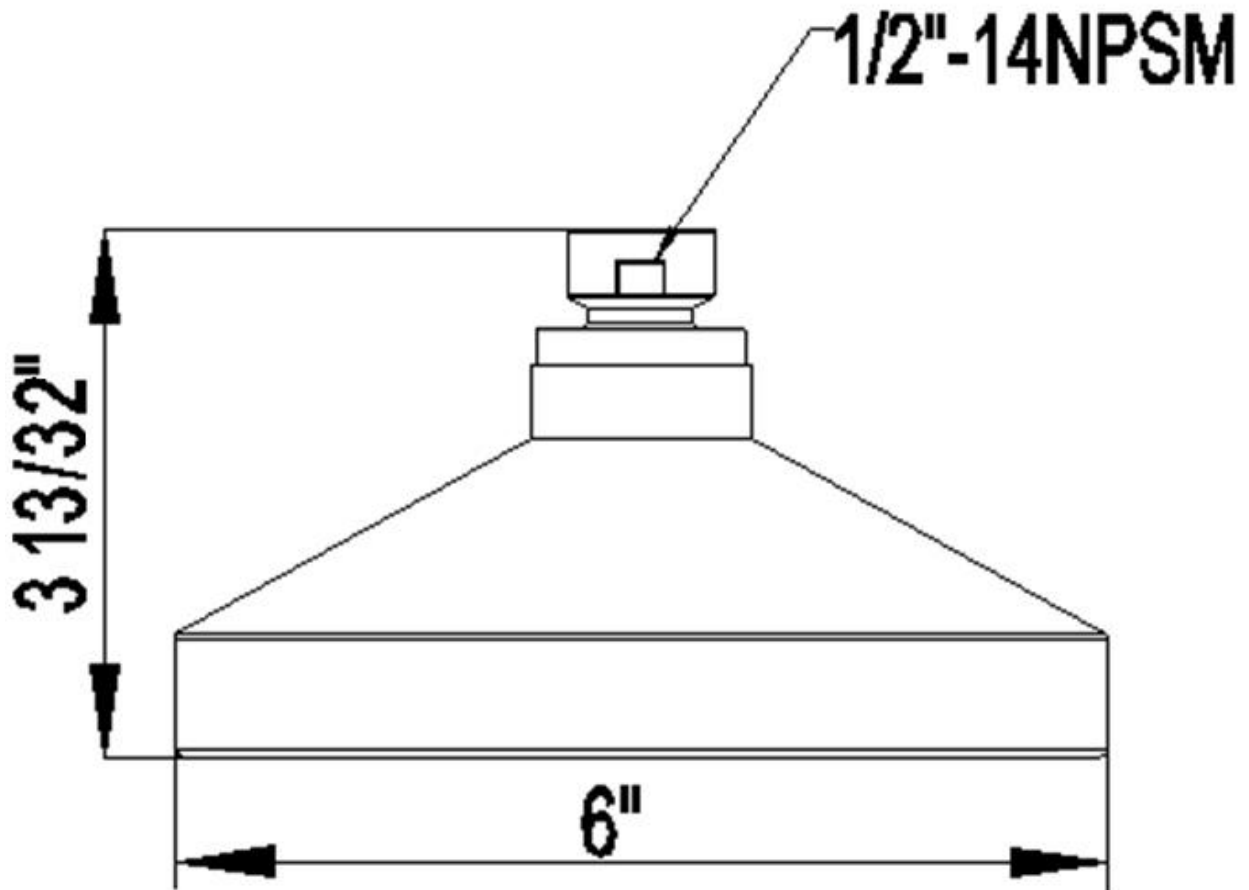

Shower Head

Pomme de douche
Ducha

Product Specifications

L U X A R T.

AERRO®

A1FSH20-CP
A1FSH20-BN

Contact your sales representative for more information or visit our website at luxartcollection.com

Revised 12/1/2021