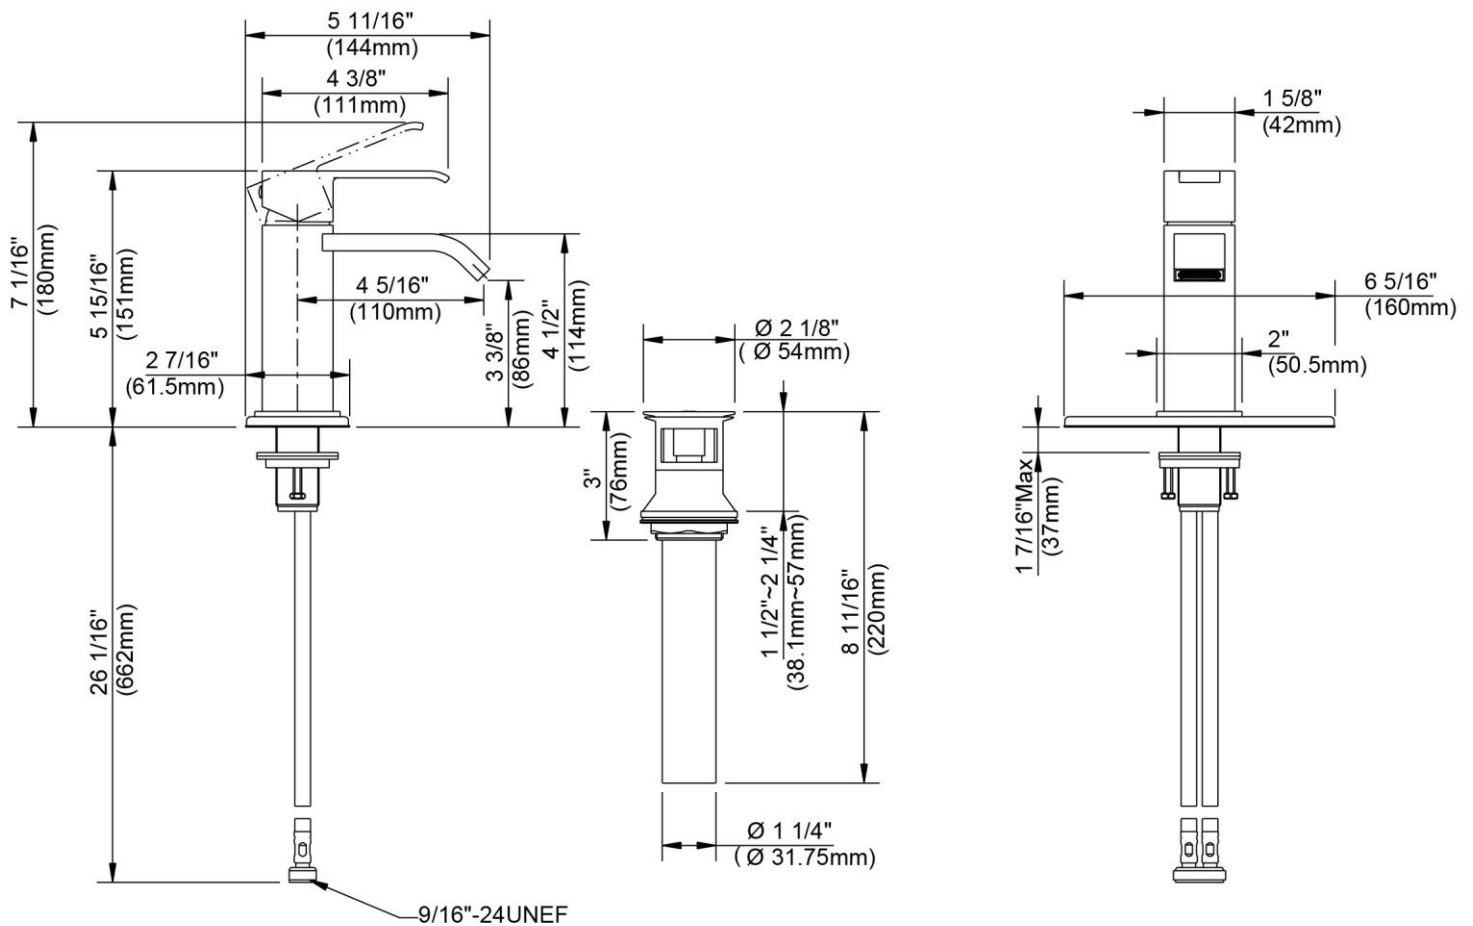

# Single Post Mount Faucet

Socle de colonne unique  
Grifo con base de columna

Product Specifications

LUXART®

debutante®

DB211-PUPBB

Contact your sales representative for more information or visit our website at [luxartcollection.com](http://luxartcollection.com)