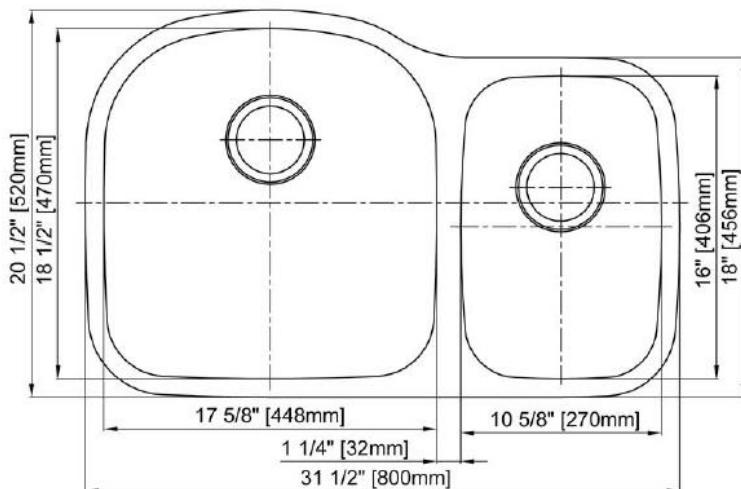

Double Bowl Kitchen Sink

Product Specifications

Features

- 16 Gauge
- Type 304 Stainless Steel
- Includes Mounting Clips
- Fully Undercoated
- Sound Absorption Pads
- Brushed Satin Finish

Overall Size: 31-1/2" x 20-1/2"

Bowl Depth: 9" (left); 7" (right)

Minimum Cabinet Size: 36"

Drain Opening: 3-1/2"

Drain Placement: Center Rear

USE SINK AS CUTOUT TEMPLATE

LXUD3120

Optional Accessories

- Bottom Basin Rack: MLUD3120BG
- Basket Strainer: MLL7, ML18, ML14, ML15
- Soap Dispenser: CSD, LCSD, LGLSD

For cutout measurement: Use sink in sink box.

All dimensions listed are nominal. Luxart® reserves the right to make product and material changes at any time without notice.

Contact your sales representative for more information or visit our website at luxartcollection.com