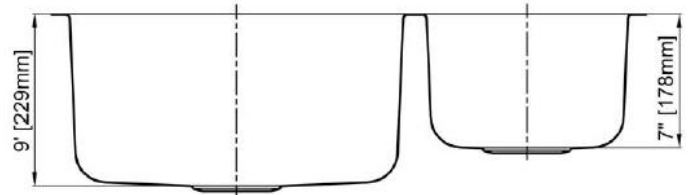

Double Bowl Kitchen Sink

Product Specifications

Features

- 16 Gauge
- Type 304 Stainless Steel
- Includes Mounting Clips
- Fully Undercoated
- Sound Absorption Pads
- Brushed Satin Finish

Overall Size: 31-1/2" x 20-1/2"

Bowl Depth: 9" (left); 7" (right)

Minimum Cabinet Size: 36"

Drain Opening: 3-1/2"

Drain Placement: Center Rear

USE SINK AS CUTOUT TEMPLATE

LXUD3120

Optional Accessories

- Bottom Basin Rack: MLUD3120BG
- Basket Strainer: MLL7, ML18, ML14, ML15
- Soap Dispenser: CSD, LCSD, LGLSD

For cutout measurement: Use sink in sink box.

All dimensions listed are nominal. Luxart® reserves the right to make product and material changes at any time without notice.

Contact your sales representative for more information or visit our website at luxartcollection.com