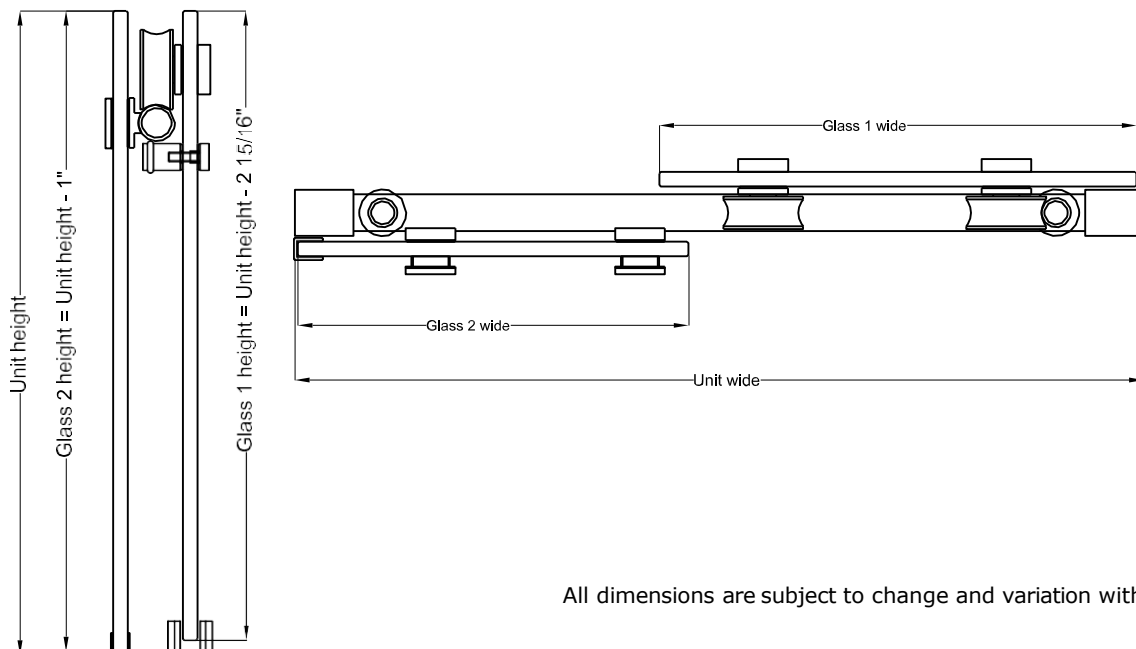

All dimensions are subject to change and variation without notice.

Revised 1/26/2022