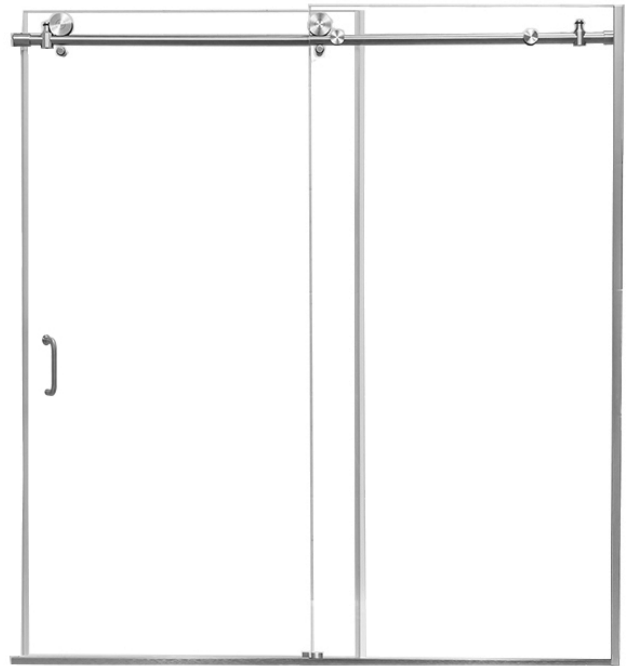

Silver Finish Pictured