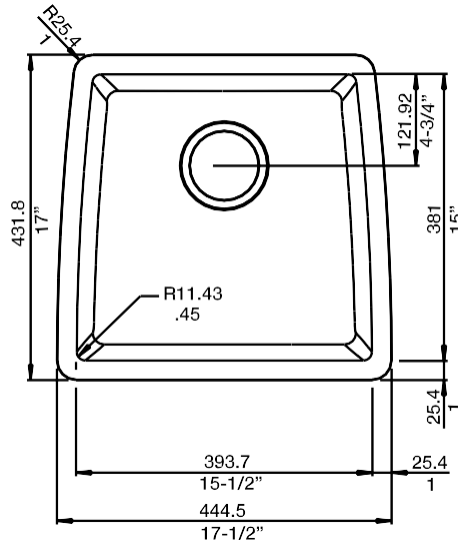

SILGRANIT® Single Bowl Undermount

LUXART®

Product Specifications

Contact your sales representative for more information or visit our website at luxartcollection.com