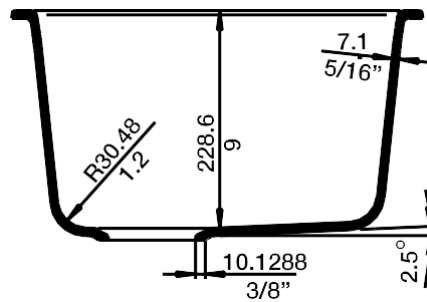

SILGRANIT® Single Bowl Undermount

LUXART®

Product Specifications

Contact your sales representative for more information or visit our website at luxartcollection.com