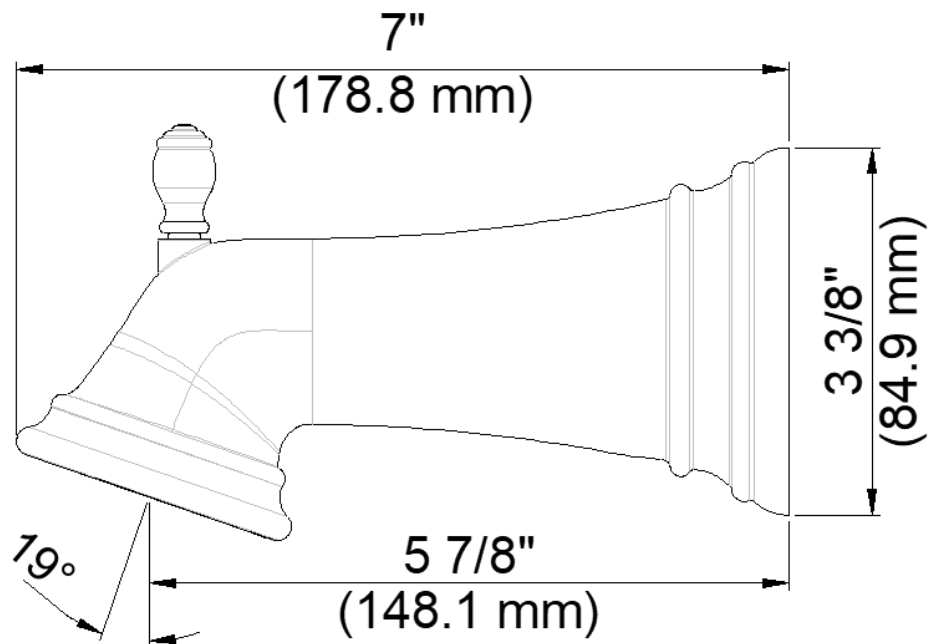

Diverter Tub Spout

Bec inverseur

Vertedor de bañera con cambiador

Product Specifications

LUXART.

EMBELLISH

EBSPOUT-CP

EBSPOUT-BN

EBSPOUT-ORB

EBSPOUT-PN

Contact your sales representative for more information or visit our website at luxartcollection.com

Revised 9/2/2018