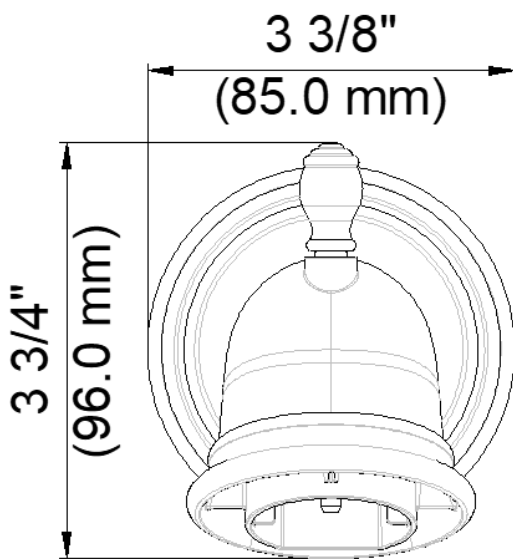

Diverter Tub Spout

Bec inverseur

Vertedor de bañera con cambiador

Product Specifications

LUXART.

EMBELLISH

EBSPOUT-CP

EBSPOUT-BN

EBSPOUT-ORB

EBSPOUT-PN

Contact your sales representative for more information or visit our website at luxartcollection.com

Revised 9/2/2018