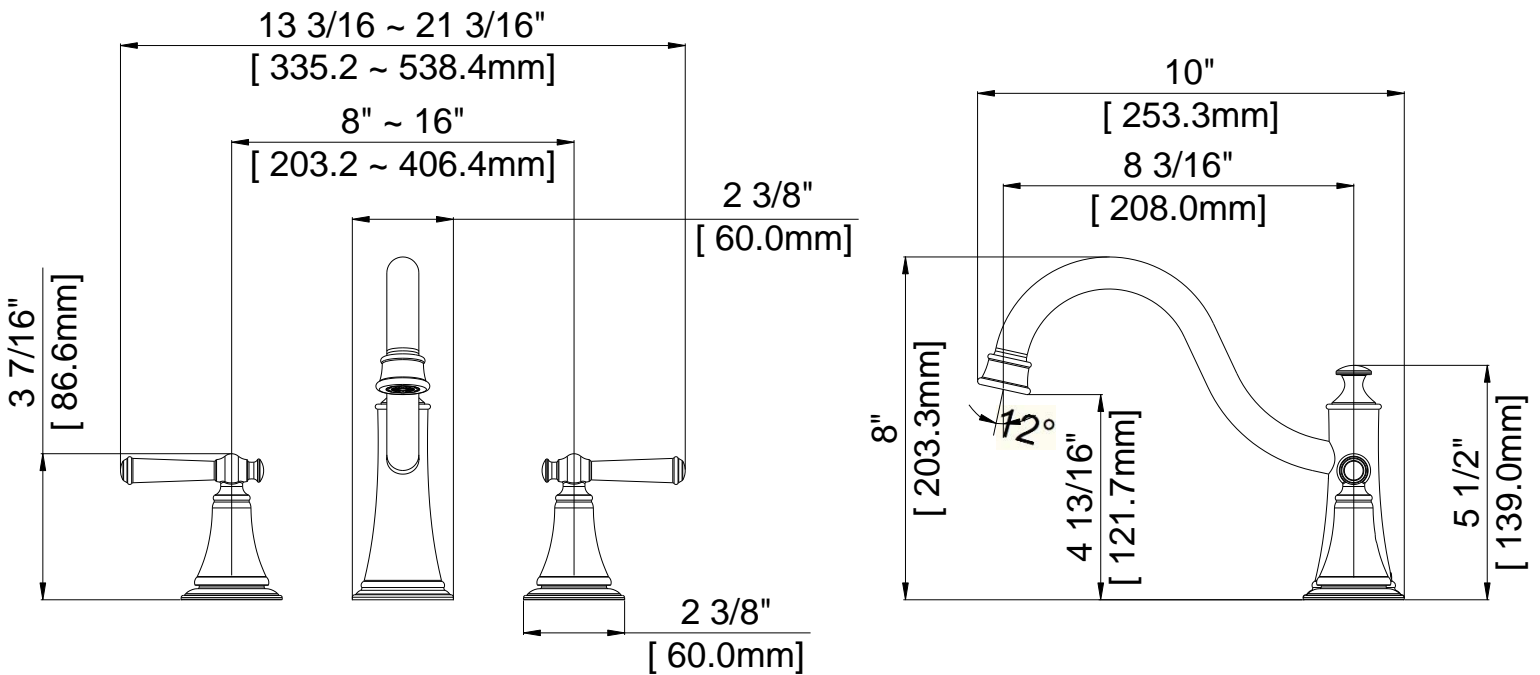

Contact your sales representative for more information or visit our website at mainlinecollection.com

3 Hole Roman Tub Trim

Garniture de baignoire romaine à 3 orifices

Piezas exteriores para bañera tipo romana de 3 agujeros

Product Specifications

MAINLINE®

Amiche®

AM341-TCP

AM341-TBN

AM341-TORB

Contact your sales representative for more information or visit our website at mainlinecollection.com