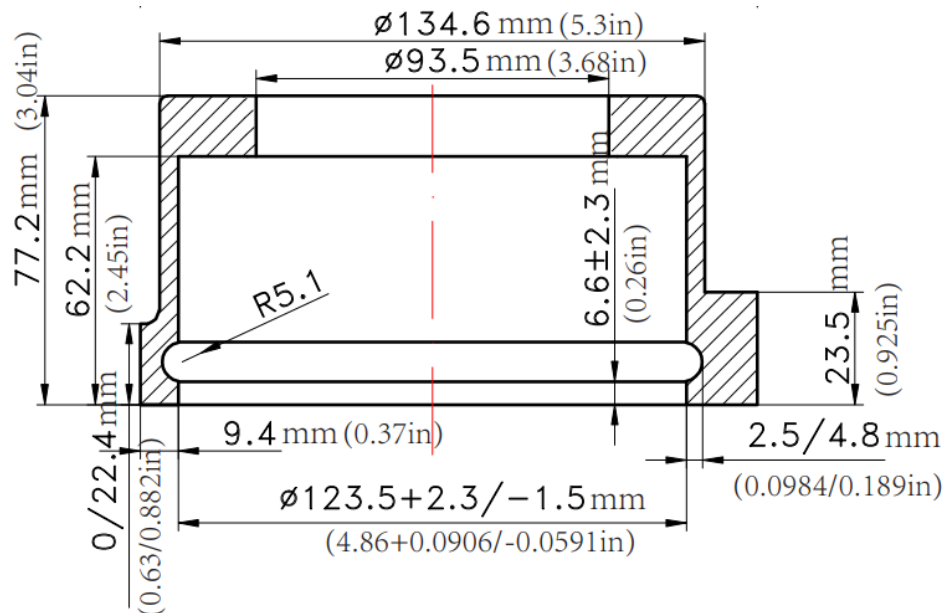

Warranty

See warranty information for more details.

All dimensions listed are nominal. MAINLINE® reserves the right to make product and material changes at any time without notice.

Contact your sales representative for more information or visit our website at mainlinecollection.com