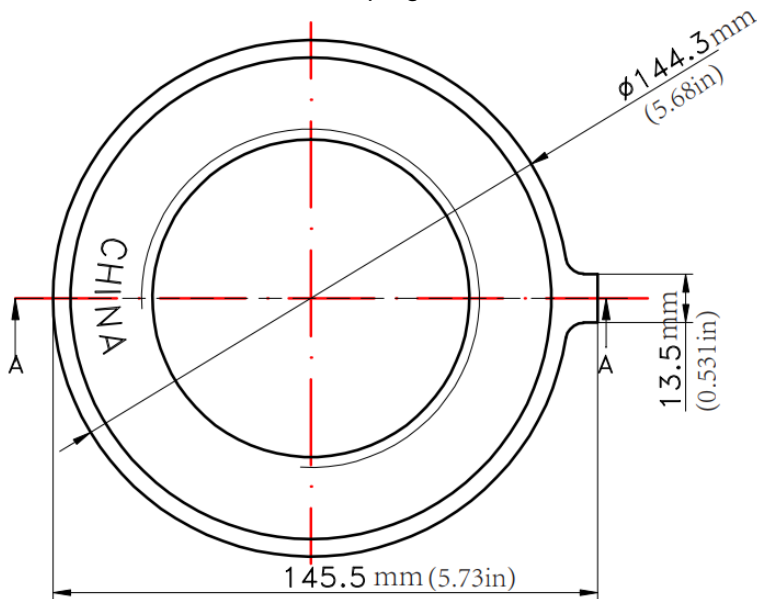

Warranty

See warranty information for more details.

All dimensions listed are nominal. MAINLINE® reserves the right to make product and material changes at any time without notice.

Contact your sales representative for more information or visit our website at mainlinecollection.com