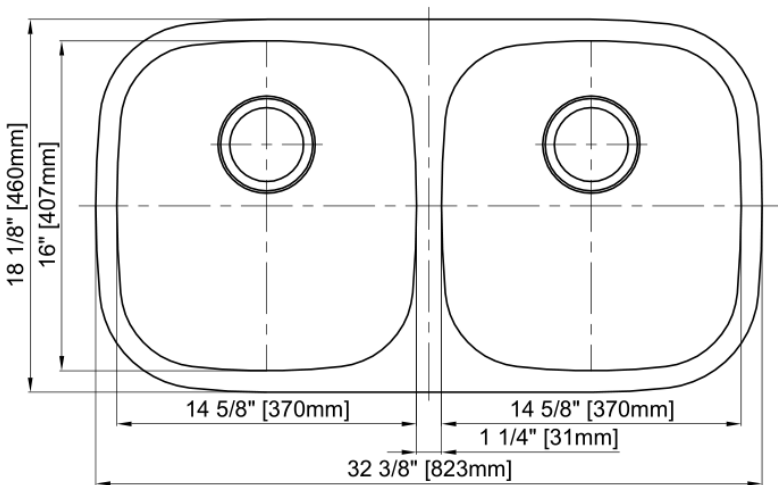

MAINLINE

Double Bowl Kitchen Sink

Product Specifications

Features

- 18 Gauge
- Type 304 Stainless Steel
- Includes Mounting Clips
- Fully Undercoated
- Sound Absorption Pads
- Brushed Satin Finish

Overall Size: 32-3/8" x 18-1/8"

Bowl Depth: 9"(left), 9"(right)

Minimum Cabinet Size: 36"

Drain Opening: 3-1/2"

Drain Placement: Center Rear

USE SINK AS CUTOUT TEMPLATE

MLUD32189

Optional Accessories

- Bottom Basin Rack: MLUD32189BG
- Basket Strainer: MLL7, ML18, ML14, ML15
- Soap Dispenser: CSD, LCSD, LGLSD

For cutout measurement: Use sink in sink box.

All dimensions listed are nominal. Luxart® reserves the right to make product and material changes at any time without notice.

Contact your sales representative for more information or visit our website at mainlinecollection.com