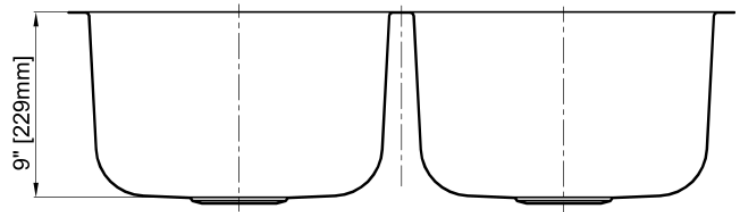

MAINLINE

Double Bowl Kitchen Sink

Product Specifications

Features

- 18 Gauge
- Type 304 Stainless Steel
- Includes Mounting Clips
- Fully Undercoated
- Sound Absorption Pads
- Brushed Satin Finish

Overall Size: 32-3/8" x 18-1/8"

Bowl Depth: 9"(left), 9"(right)

Minimum Cabinet Size: 36"

Drain Opening: 3-1/2"

Drain Placement: Center Rear

USE SINK AS CUTOUT TEMPLATE

MLUD32189

Optional Accessories

- Bottom Basin Rack: MLUD32189BG
- Basket Strainer: MLL7, ML18, ML14, ML15
- Soap Dispenser: CSD, LCSD, LGLSD

For cutout measurement: Use sink in sink box.

All dimensions listed are nominal. Luxart® reserves the right to make product and material changes at any time without notice.

Contact your sales representative for more information or visit our website at mainlinecollection.com