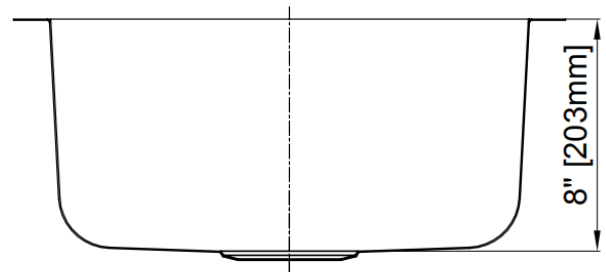

MAINLINE®

Single Bowl Bar/Prep Sink

Product Specifications

Features

- 18 Gauge
- Type 304 Stainless Steel
- Includes Mounting Clips
- Fully Undercoated
- Sound Absorption Pads
- Brushed Satin Finish

Overall Size: 18-1/2" x 15"

Bowl Depth: 8"

Minimum Cabinet Size: 18"

Drain Opening: 3-1/2"

Drain Placement: Center

USE SINK AS CUTOUT TEMPLATE

MLUS1518

Optional Accessories

- Bottom Basin Rack: MLUS1518BG
- Basket Strainer: MLL7, ML18, ML14, ML15
- Soap Dispenser: CSD, LCSD, LGLSD

For cutout measurement: Use sink in sink box.

All dimensions listed are nominal. Luxart® reserves the right to make product and material changes at any time without notice.

Contact your sales representative for more information or visit our website at mainlinecollection.com