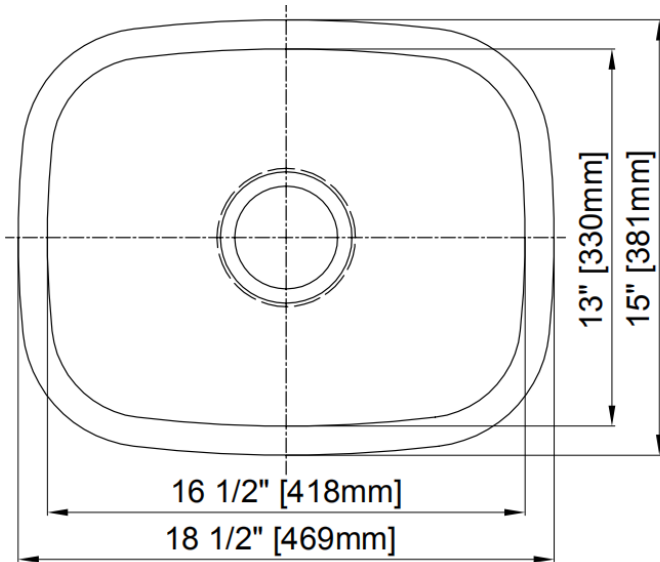

MAINLINE®

Single Bowl Bar/Prep Sink

Product Specifications

Features

- 18 Gauge
- Type 304 Stainless Steel
- Includes Mounting Clips
- Fully Undercoated
- Sound Absorption Pads
- Brushed Satin Finish

Overall Size: 18-1/2" x 15"

Bowl Depth: 8"

Minimum Cabinet Size: 18"

Drain Opening: 3-1/2"

Drain Placement: Center

USE SINK AS CUTOUT TEMPLATE

MLUS1518

Optional Accessories

- Bottom Basin Rack: MLUS1518BG
- Basket Strainer: MLL7, ML18, ML14, ML15
- Soap Dispenser: CSD, LCSD, LGLSD

For cutout measurement: Use sink in sink box.

All dimensions listed are nominal. Luxart® reserves the right to make product and material changes at any time without notice.

Contact your sales representative for more information or visit our website at mainlinecollection.com