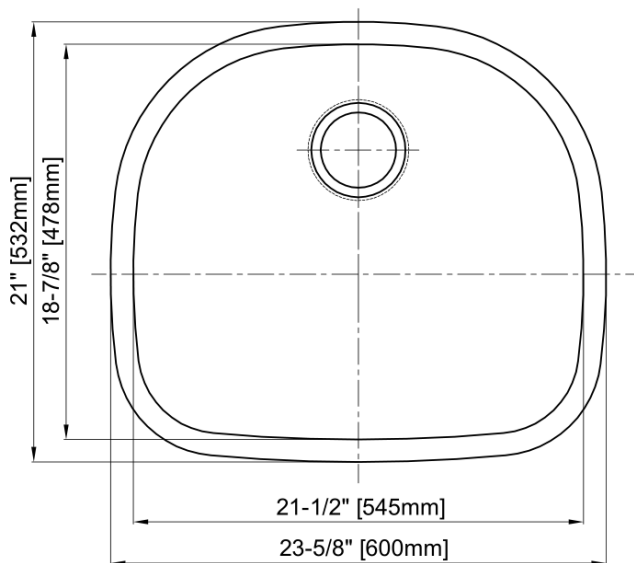

MAINLINE

Single Bowl Kitchen Sink

Product Specifications

Features

- 18 Gauge
- Type 304 Stainless Steel
- Includes Mounting Clips
- Fully Undercoated
- Sound Absorption Pads
- Brushed Satin Finish

Overall Size: 23-5/8" x 21"

Bowl Depth: 9"

Minimum Cabinet Size: 28"

Drain Opening: 3-1/2"

Drain Placement: Center Rear

USE SINK AS CUTOUT TEMPLATE

MLUS2421

Optional Accessories

- Bottom Basin Rack: MLUS2421BG
- Basket Strainer: MLL7, ML18, ML14, ML15
- Soap Dispenser: CSD, LCSD, LGLSD

For cutout measurement: Use sink in sink box.

All dimensions listed are nominal. Luxart® reserves the right to make product and material changes at any time without notice.

Contact your sales representative for more information or visit our website at mainlinecollection.com