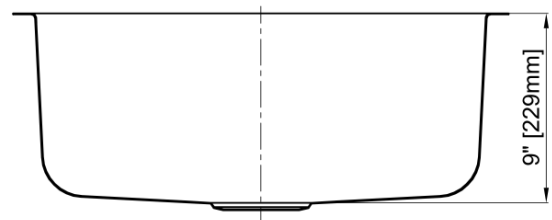

MAINLINE

Single Bowl Kitchen Sink

Product Specifications

Features

- 18 Gauge
- Type 304 Stainless Steel
- Includes Mounting Clips
- Fully Undercoated
- Sound Absorption Pads
- Brushed Satin Finish

Overall Size: 23-5/8" x 21"

Bowl Depth: 9"

Minimum Cabinet Size: 28"

Drain Opening: 3-1/2"

Drain Placement: Center Rear

USE SINK AS CUTOUT TEMPLATE

MLUS2421

Optional Accessories

- Bottom Basin Rack: MLUS2421BG
- Basket Strainer: MLL7, ML18, ML14, ML15
- Soap Dispenser: CSD, LCSD, LGLSD

For cutout measurement: Use sink in sink box.

All dimensions listed are nominal. Luxart® reserves the right to make product and material changes at any time without notice.

Contact your sales representative for more information or visit our website at mainlinecollection.com