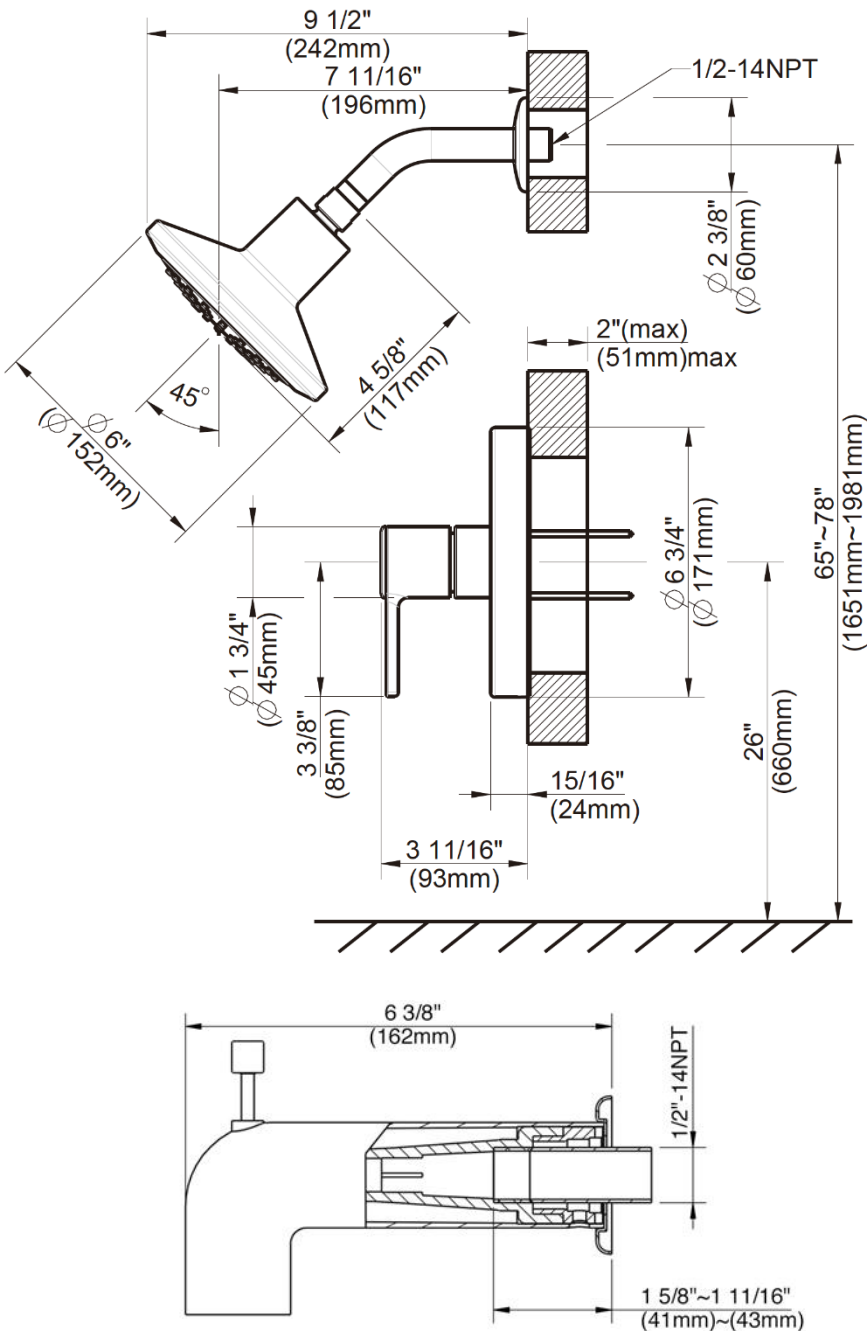

Tub & Shower Trim

Garniture pour baignoire et douche
Piezas exteriores para bañera y ducha

Product Specifications

MAINLINE
Elite Series

PREDICTION™

PR411TO-CP
PR411TO-BN

Contact your sales representative for more information or visit our website at mainlinecollection.com