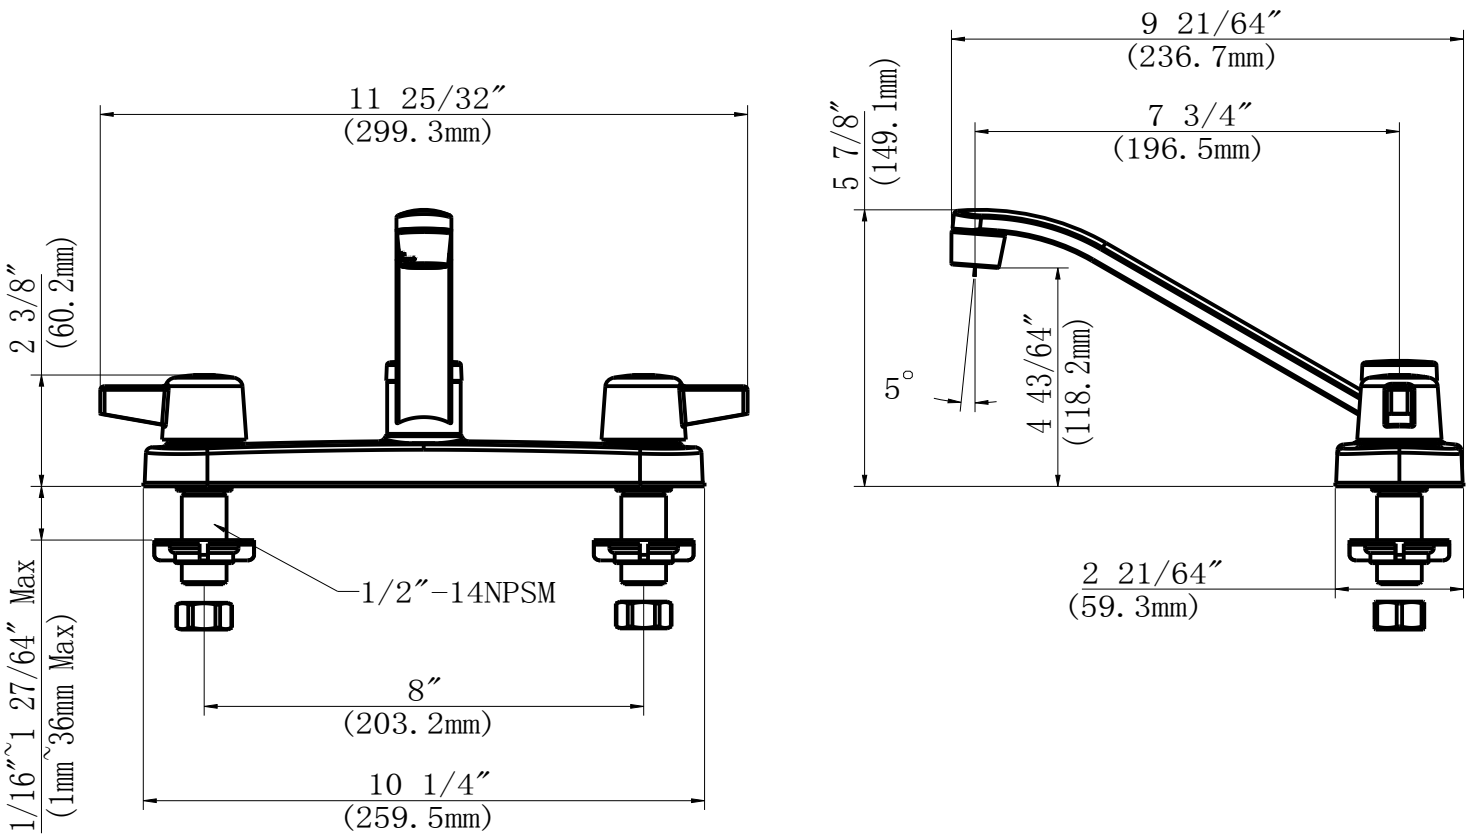

Two Handle Kitchen Faucet

Robinet de cuisine à deux manettes
Grifo de cocina con dos manijas

Product Specifications

MAINLINE®

Chelmsford™

CH123R-CP

Contact your sales representative for more information or visit our website at mainlinecollection.com