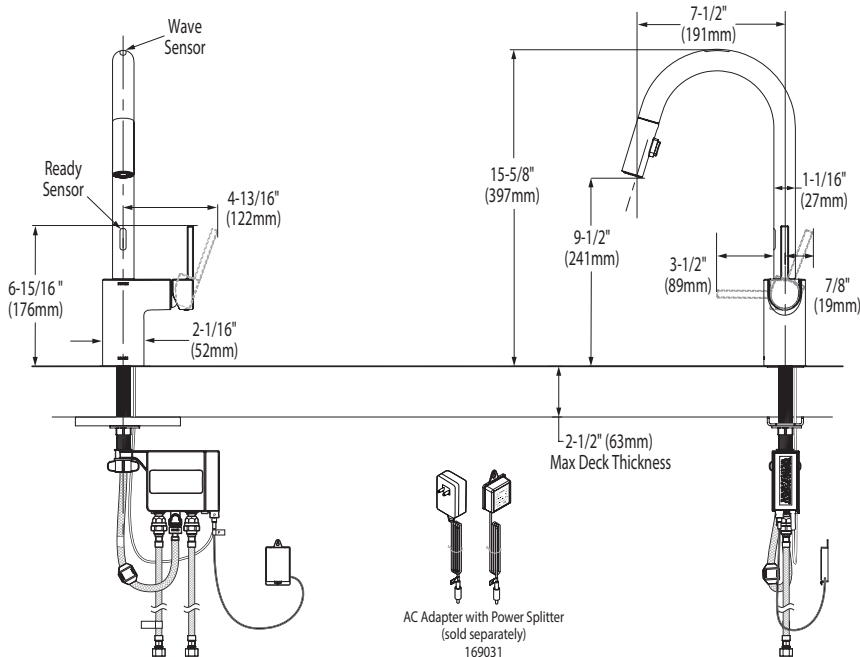

OPERATION

- Lever style handle
- Temperature controlled by 100° arc of handle travel
- Operates with less than 5 lbs. of force
- Operates in stream or spray mode in the pulldown or retracted position
- Spout rotates 100 degrees

FLOW

- Flow is limited to 1.5 gpm (5.7 L/min) at 60 psi

CARTRIDGE

- 1255™ Duralast™ cartridge

STANDARDS

- Third party certified to IAPMO Green, ASME A112.18.1/CSA B125.1 and all applicable requirements referenced therein including NSF 61/9G & 372
- Meets CalGreen and Georgia SB370 requirements
- Complies with California Proposition 65 and with the Federal Safe Drinking Water Act
- The backflow protection system in the device consists of two independently operating check valves, a primary and a secondary which prevent backflow
- ADA ♿ for lever handle

CRITICAL DIMENSIONS

(DO NOT SCALE)

Specifications

Align with MotionSense™ Single Handle High Arc Pulldown Kitchen Faucet

Models: 7565E series

NOTE: THIS FAUCET IS DESIGNED TO BE INSTALLED THROUGH 1 HOLE, 1-1/2" (38mm) MIN. DIA.