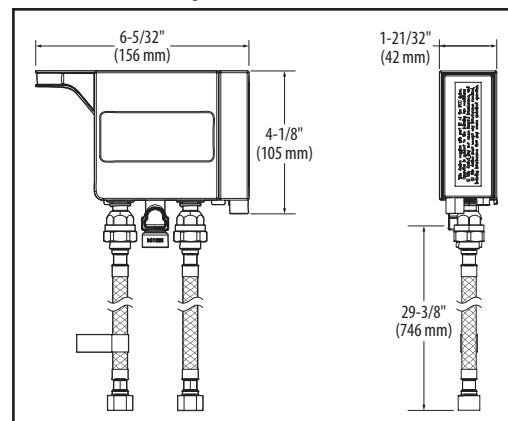

CRITICAL DIMENSIONS

(DO NOT SCALE)

Specifications

Align with MotionSense™ Single Handle High Arc Pulldown Kitchen Faucet

Models: 7565E series

NOTE: THIS FAUCET IS DESIGNED TO BE INSTALLED THROUGH 1 HOLE, 1-1/2" (38mm) MIN. DIA.

(OPTIONAL 3-HOLE ESCUTCHEON 141002 SERIES AVAILABLE)

GREEN

Close up view of Control Box

Battery Holder