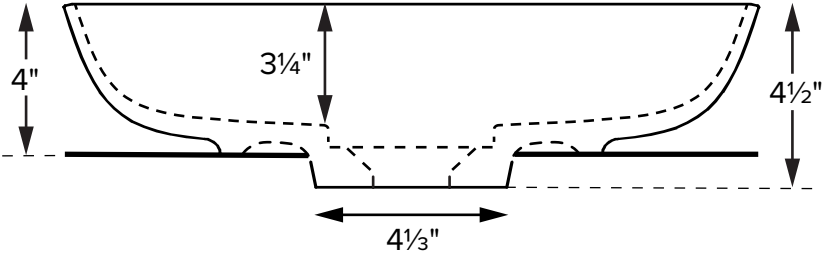

Sandlin 1

MODEL 605
15.75" x 4.5"
VESSEL STYLE
Mineral Composite
9 lbs / 4 kg

Sink Options and Pricing		
Part # and Description		
605	Gloss White Interior, Organic Textured Matte White Exterior	\$650
605V	Matte Color, Exterior Only	\$1,200
Exterior Color/Finish		
<i>Must be ordered at time of purchase</i>		
Gray, matte finish only (MGY)		
Black, matte finish only (MBK)		

ORDERING AND INSTALLATION

- 1.75" drain opening
- Accommodates 1.25" to 1.5" OD lavatory drain kit
- Not available with an overflow
- White drain cover included (check packaging carefully)
- One-piece construction
- Limited Lifetime Residential Product Warranty

Base width on counter top: 8 3/4"
 Always measure sink on-site to ensure cut-out accuracy.

• Before discarding packaging, check for accessories that may be inside.
 • All product measurements are ±1/2".
 • Specifications and configurations are subject to change without notice.
 • Measurements herein supersede all others published prior to publication date below.