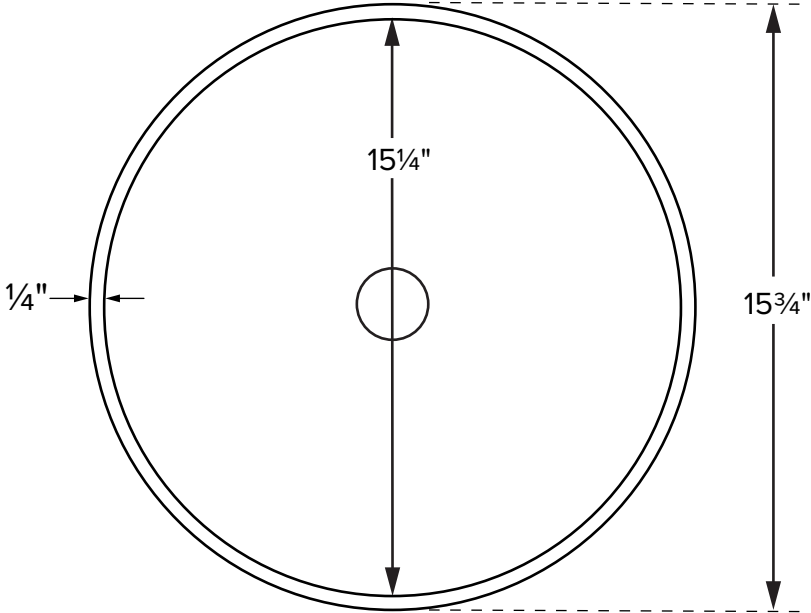

Sandlin 1

MODEL 605
15.75" x 4.5"
VESSEL STYLE
Mineral Composite
9 lbs / 4 kg

Sink Options and Pricing		
Part # and Description		
605	Gloss White Interior, Organic Textured Matte White Exterior	\$650
605V	Matte Color, Exterior Only	\$1,200
Exterior Color/Finish		
<i>Must be ordered at time of purchase</i>		
Gray, matte finish only (MGY)		
Black, matte finish only (MBK)		

ORDERING AND INSTALLATION

- 1.75" drain opening
- Accommodates 1.25" to 1.5" OD lavatory drain kit
- Not available with an overflow
- White drain cover included (check packaging carefully)
- One-piece construction
- Limited Lifetime Residential Product Warranty

Base width on counter top: 8 3/4"
 Always measure sink on-site to ensure cut-out accuracy.

• Before discarding packaging, check for accessories that may be inside.
 • All product measurements are ±1/2".
 • Specifications and configurations are subject to change without notice.
 • Measurements herein supersede all others published prior to publication date below.