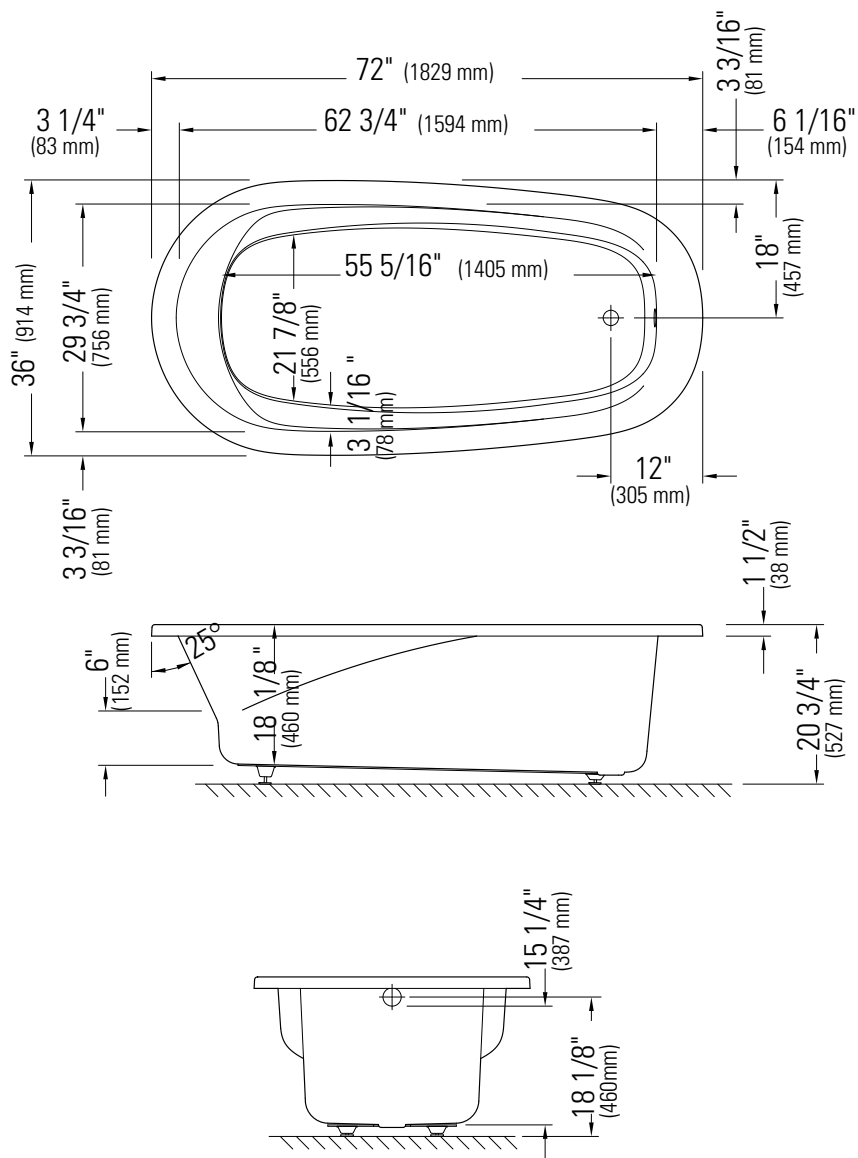

## VAPORA 3672

\*A bathtub fitted with back jets can cause the pump to protrude by approximately 3" from the overall dimension.

\*\*All dimensions are approximate and subject to change without notice. Please refer to the installation guide before beginning the installation