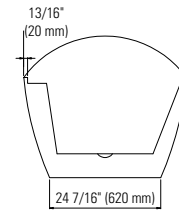

MURANO F1 3460

59 1/16" x 33 7/16" x 29 1/8"

PRODUCT DESCRIPTION:	
Adjustable feet Contemporary style Above-the-floor rough (AFR) Integrated linear overflow and drain kit included, chrome	
24-48hrs 5 days	
WATER CAPACITY:	IMMERSION:
193 L	15 3/16 po
BOX SIZE:	
60 5/8" x 35 1/1" x 29 15/16"	
NET WEIGHT:	GROSS WEIGHT:
37 kg	49 kg