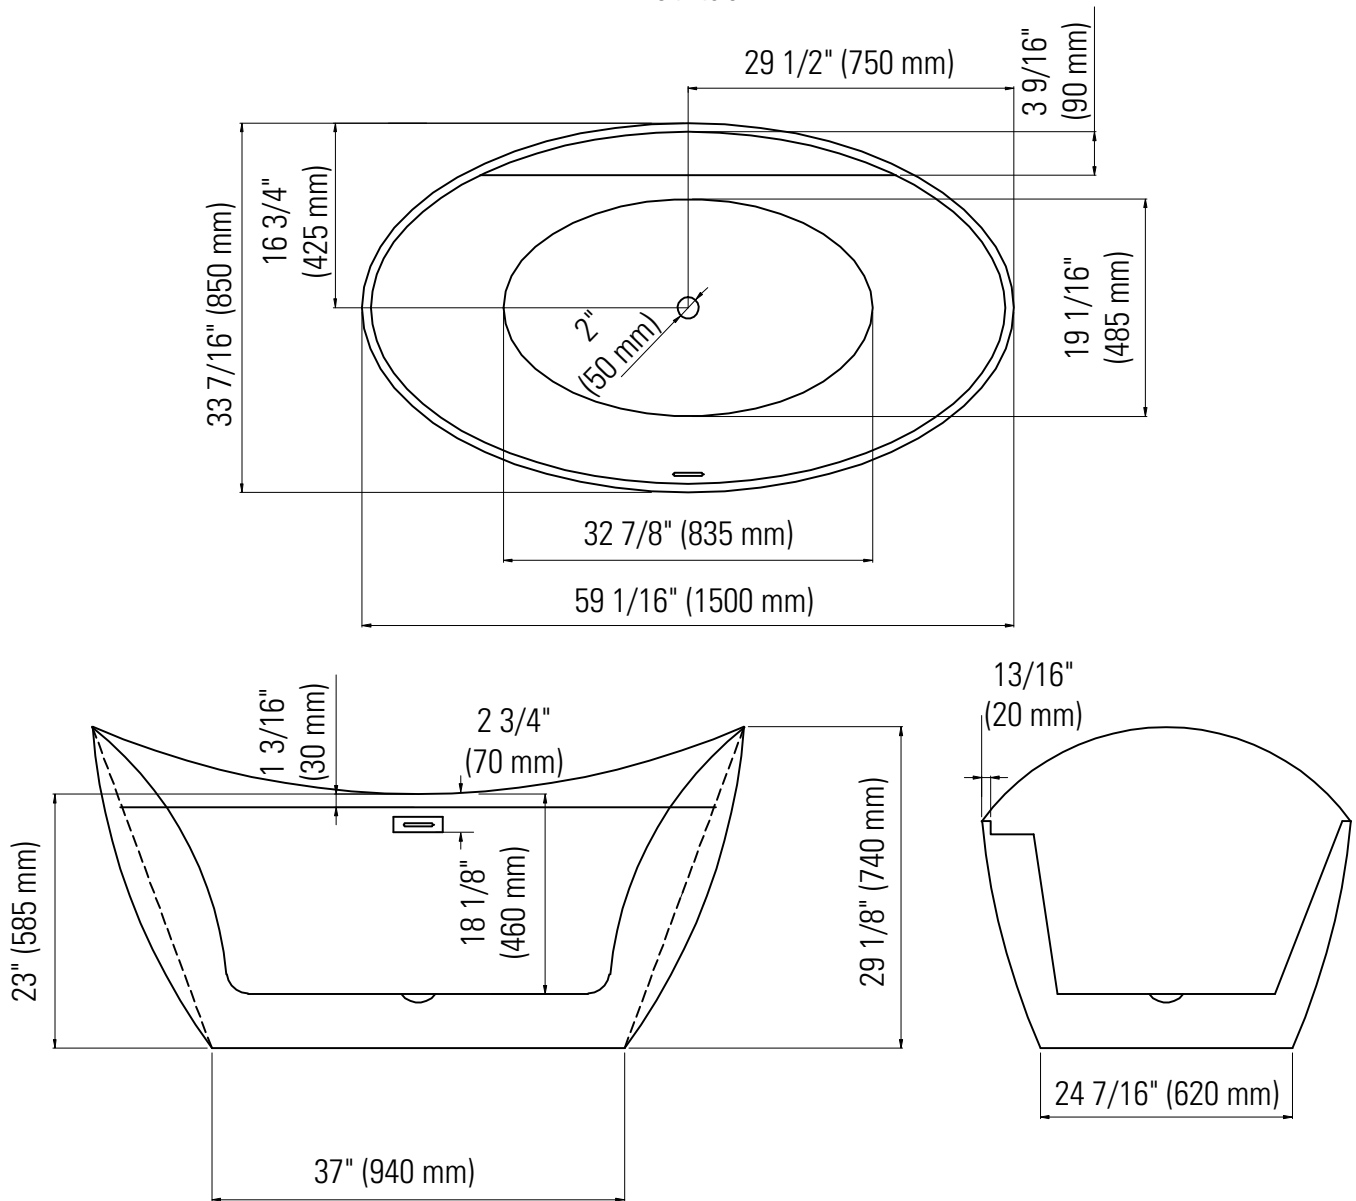

Produits Neptune
Rouge

Murano 3460 F1

Bathtub

Ajustable feet

Above-the-floor rough (AFR)

*All dimensions are approximate and subject to change without notice

Please refer to the installation guide before beginning the installation