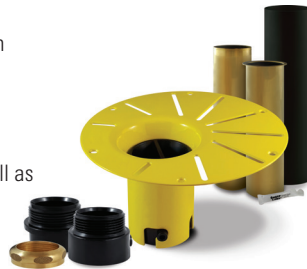

MURANO F1 3460

59 1/16" x 33 7/16" x 29 1/8"

PRODUCT DESCRIPTION:	
Adjustable feet Contemporary style Above-the-floor rough (AFR) Integrated linear overflow and drain kit included, chrome	
24-48hrs 5 days	
WATER CAPACITY:	IMMERSION:
193 L	15 3/16 po
BOX SIZE:	
60 5/8" x 35 1/1" x 29 15/16"	
NET WEIGHT:	GROSS WEIGHT:
37 kg	49 kg

GENERAL OPTIONS

Overflow and waste included: Chrome

Acrylic Colour: White

Standard

Bathtub drain adapter (picture below)

Gel black neck pillow

White, brushed nickel or black overflow and drain kit

MASS-AIR / ROUGE-AIR OPTIONS

Mass-Air Jet finish: White/Chrome

Standard

Others: Chrome/Chrome

96" blower hose extension

A blower hose extension is required when the blower is located more than 4' from the bathtub.

BATHTUB DRAIN ADAPTER

123Connect is a freestanding bathtub rough-in (install before tile).

- Quick, easy and clean installation.
- No access panel required.
- Allows for an installation as close to the wall as possible.

LINEAR OVERFLOW