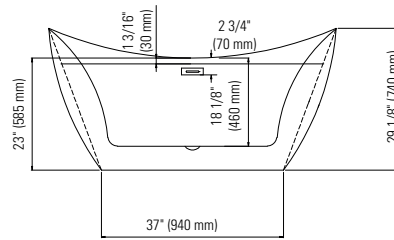

MURANO F1 3460

59 1/16" x 33 7/16" x 29 1/8"

PRODUCT DESCRIPTION:	
Adjustable feet Contemporary style Above-the-floor rough (AFR) Integrated linear overflow and drain kit included, chrome	
24-48hrs 5 days	
WATER CAPACITY:	IMMERSION:
193 L	15 3/16 po
BOX SIZE:	
60 5/8" x 35 1/1" x 29 15/16"	
NET WEIGHT:	GROSS WEIGHT:
37 kg	49 kg