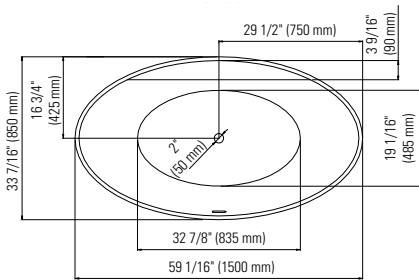

MURANO F1 3460

59 1/16" x 33 7/16" x 29 1/8"

PRODUCT DESCRIPTION:	
Adjustable feet Contemporary style Above-the-floor rough (AFR) Integrated linear overflow and drain kit included, chrome	
24-48hrs 5 days	
WATER CAPACITY:	IMMERSION:
193 L	15 3/16 po
BOX SIZE:	
60 5/8" x 35 1/1" x 29 15/16"	
NET WEIGHT:	GROSS WEIGHT:
37 kg	49 kg