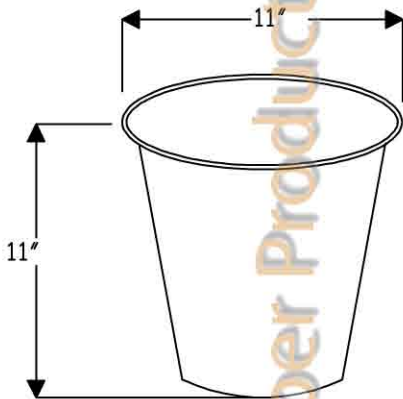

Premier Copper Products

ITEM # TC11DB COPPER WASTE BIN/ TRASH CAN

DIMENSIONS: 11" X 11"
FINISH: OIL RUBBED BRONZE

IMPORTANT: THIS PRODUCT IS HAND CRAFTED AND SMALL VARIANCES MAY OCCUR.