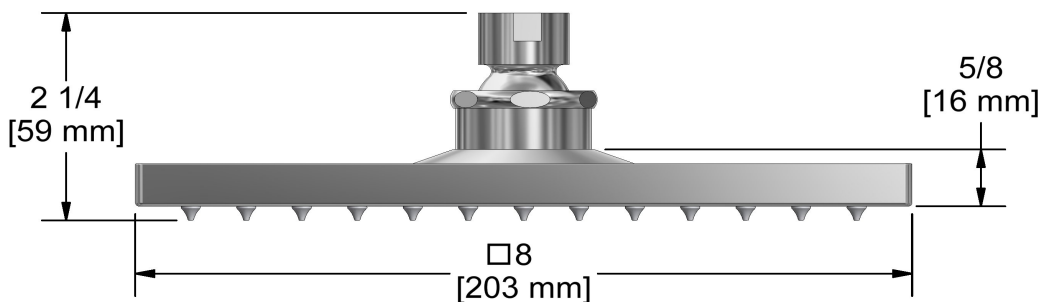

20 cm (8") shower head
488

Specifications

Descriptions

- Scale-free
- Swivel
- G $\frac{1}{2}$ " inlet female

Available colors

- C : Chrome
- BN : Brushed Nickel (PVD)

Available flows

- 7.6 L/min, 2.0 gpm (US) 60psi
- 5.69 L/min, 1.5 gpm (US) 60psi (**488-15**)
- 6.6L/min, 1.75 gpm (US) 60psi (**488-WS**) *

EPA certification applicable to the indicated model only

Certifications

- CSA B125.1
- ASME A112.18.1
- CMR248 Approval

Sizes, models and finishes may differ from those presented.

Warranty

This **Riobel Inc.** product you have purchased carries a Limited Lifetime Warranty on the chrome, PVD finish, blacks and all working parts and is guaranteed from the initial purchase date against all manufacturing defects. All other finishes, including plastic components, are guaranteed for one year. All electric and/or electronic parts are covered by a 5-year limited warranty.