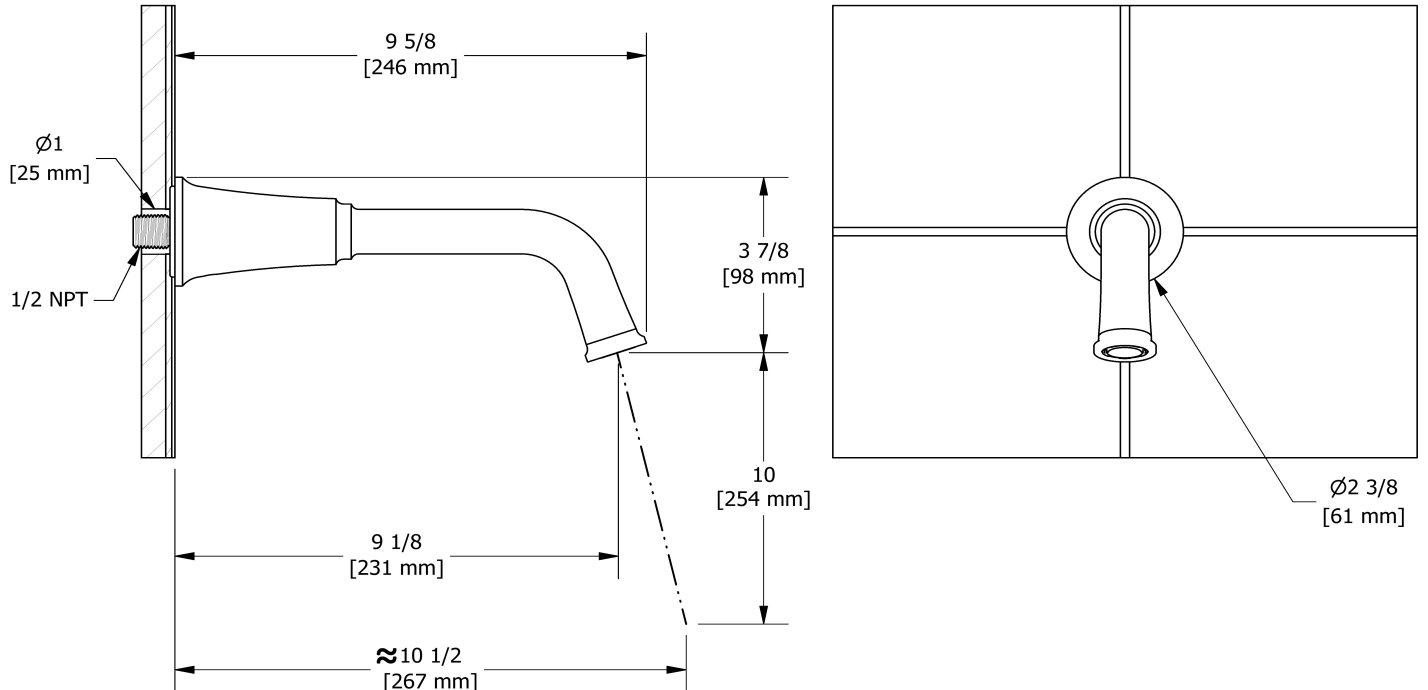

Sizes, models and finishes may differ from those presented.

Warranty

This **Riobel Inc.** product you have purchased carries a Limited Lifetime Warranty on the chrome, PVD finish, blacks and all working parts and is guaranteed from the initial purchase date against all manufacturing defects. All other finishes, including plastic components, are guaranteed for one year. All electric and/or electronic parts are covered by a 5-year limited warranty.

Customer Service

Ontario, West Canada : 888-287-5354 Quebec, Maritimes, United States : 866-473-8442

2020.06.12