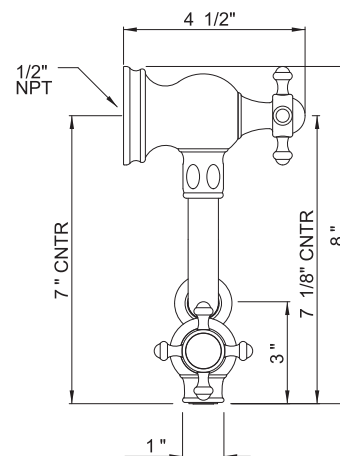

* For CA/VT, place a "-2" at end of model number for code compliant product. (Example A3608LMAPC-2)

Consult your local Rohl showroom for additional information and specifications. For complete warranty details and a list of showrooms, go to www.rohlhome.com.