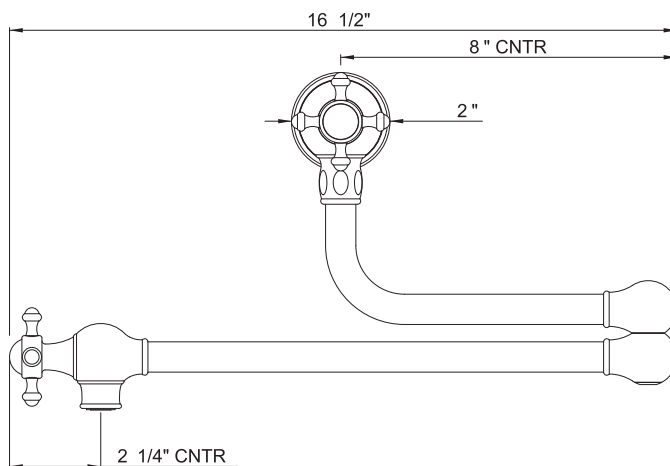

* For CA/VT, place a "-2" at end of model number for code compliant product. (Example A3608LMAPC-2)

Consult your local Rohl showroom for additional information and specifications. For complete warranty details and a list of showrooms, go to www.rohlhome.com.