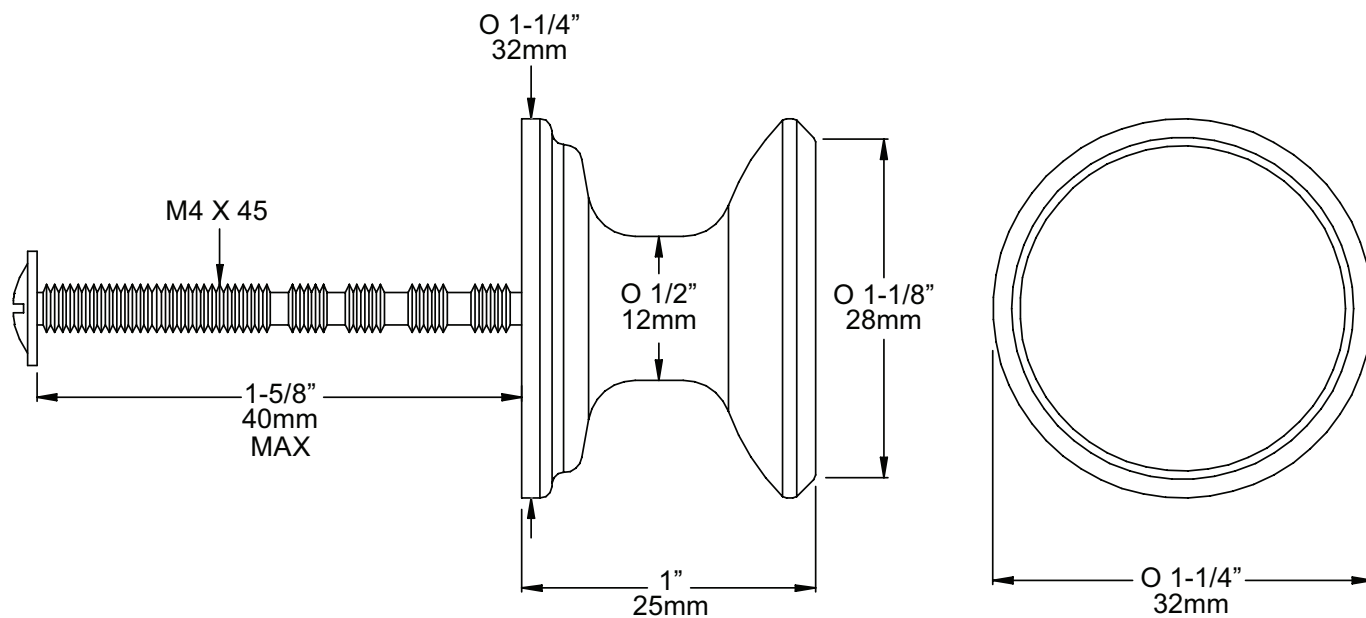

SPECIFICATIONS

DESCRIPTION

- Supplied as 5 Boxed
- Manufactured in the UK
- Supplied with M4x45 Panhead Cabinet Screw
- Compliments Perrin and Rowe Tap Styling

WARRANTY

- Consult your local House of Rohl showroom for additional information and specifications. For complete warranty details and a list of showrooms, go to houseofrohl.com

Large Concave Drawer Handle

MODEL: U.6590

For warranty or additional information, contact:

US Customers

U.S.A.
houseofrohl.com/support
1-800-777-9762

Canadian Customers

QUEBEC / MARITIMES / WESTERN CANADA
houseofrohl.ca/support
1-866-473-8442