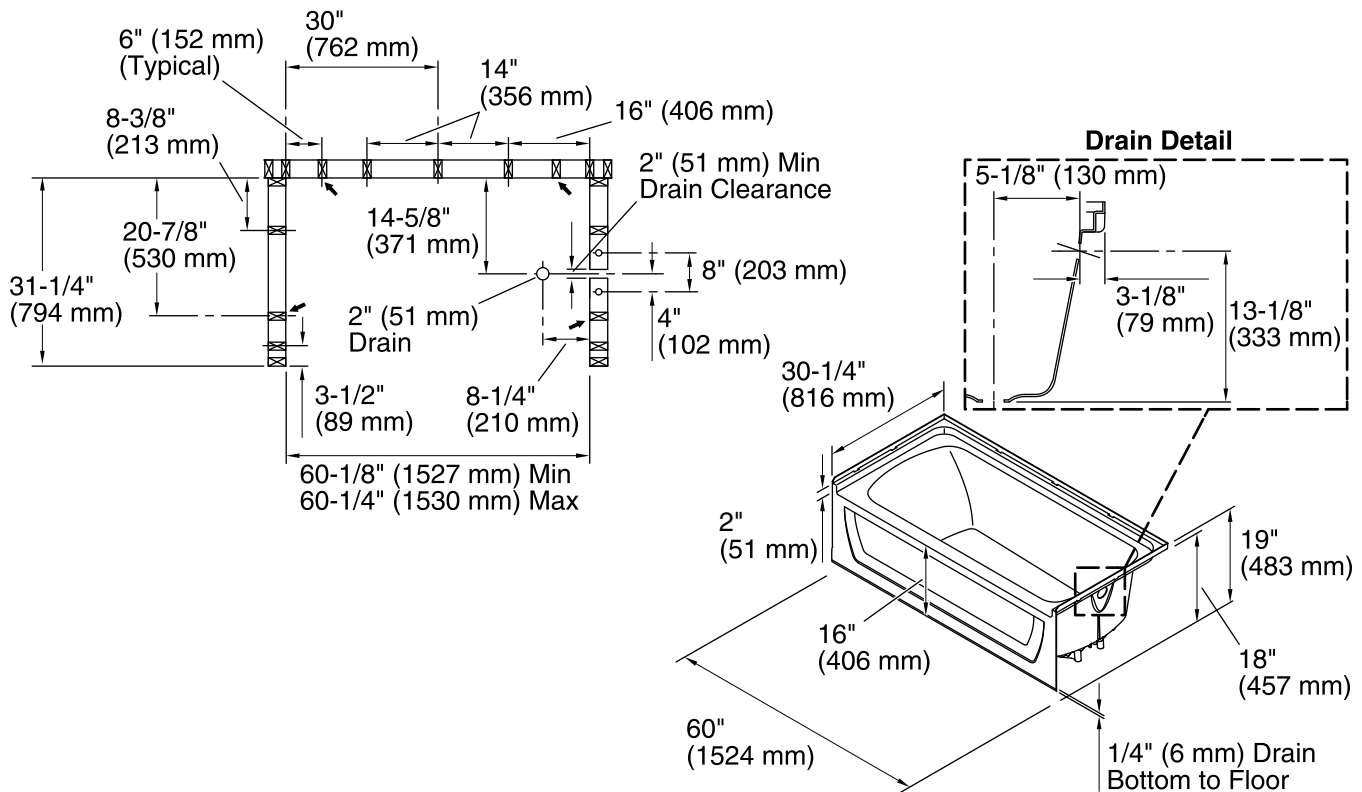

Features

- Made of solid Vikrell® material for strength, durability and lasting beauty
- Designed with a 16" apron
- Durable high-gloss finish provides a smooth, shiny surface that is easy to clean.
- Gently sloping bath with integral apron
- 2" wainscot allows tile-down installation above bath deck
- Can be installed with Wall Set 71374100

See website for detailed warranty information.

Available Colors/Finishes

Color tiles intended for reference only.

Color	Code	Description
	0	White
	96	KOHLER Biscuit

Technical Information

All product dimensions are nominal.

Installation:	Three-wall alcove
Drain location:	Right
Basin area, bottom:	45" x 20" (1143 mm x 508 mm)
Basin area, top:	53" x 23" (1346 mm x 584 mm)
Water depth:	11-1/4" (286 mm)
Water capacity:	44 gal (166.6 L)
Minimum flat for door:	2-3/4" (70 mm)
Maximum door width:	57-11/16" (1465 mm)