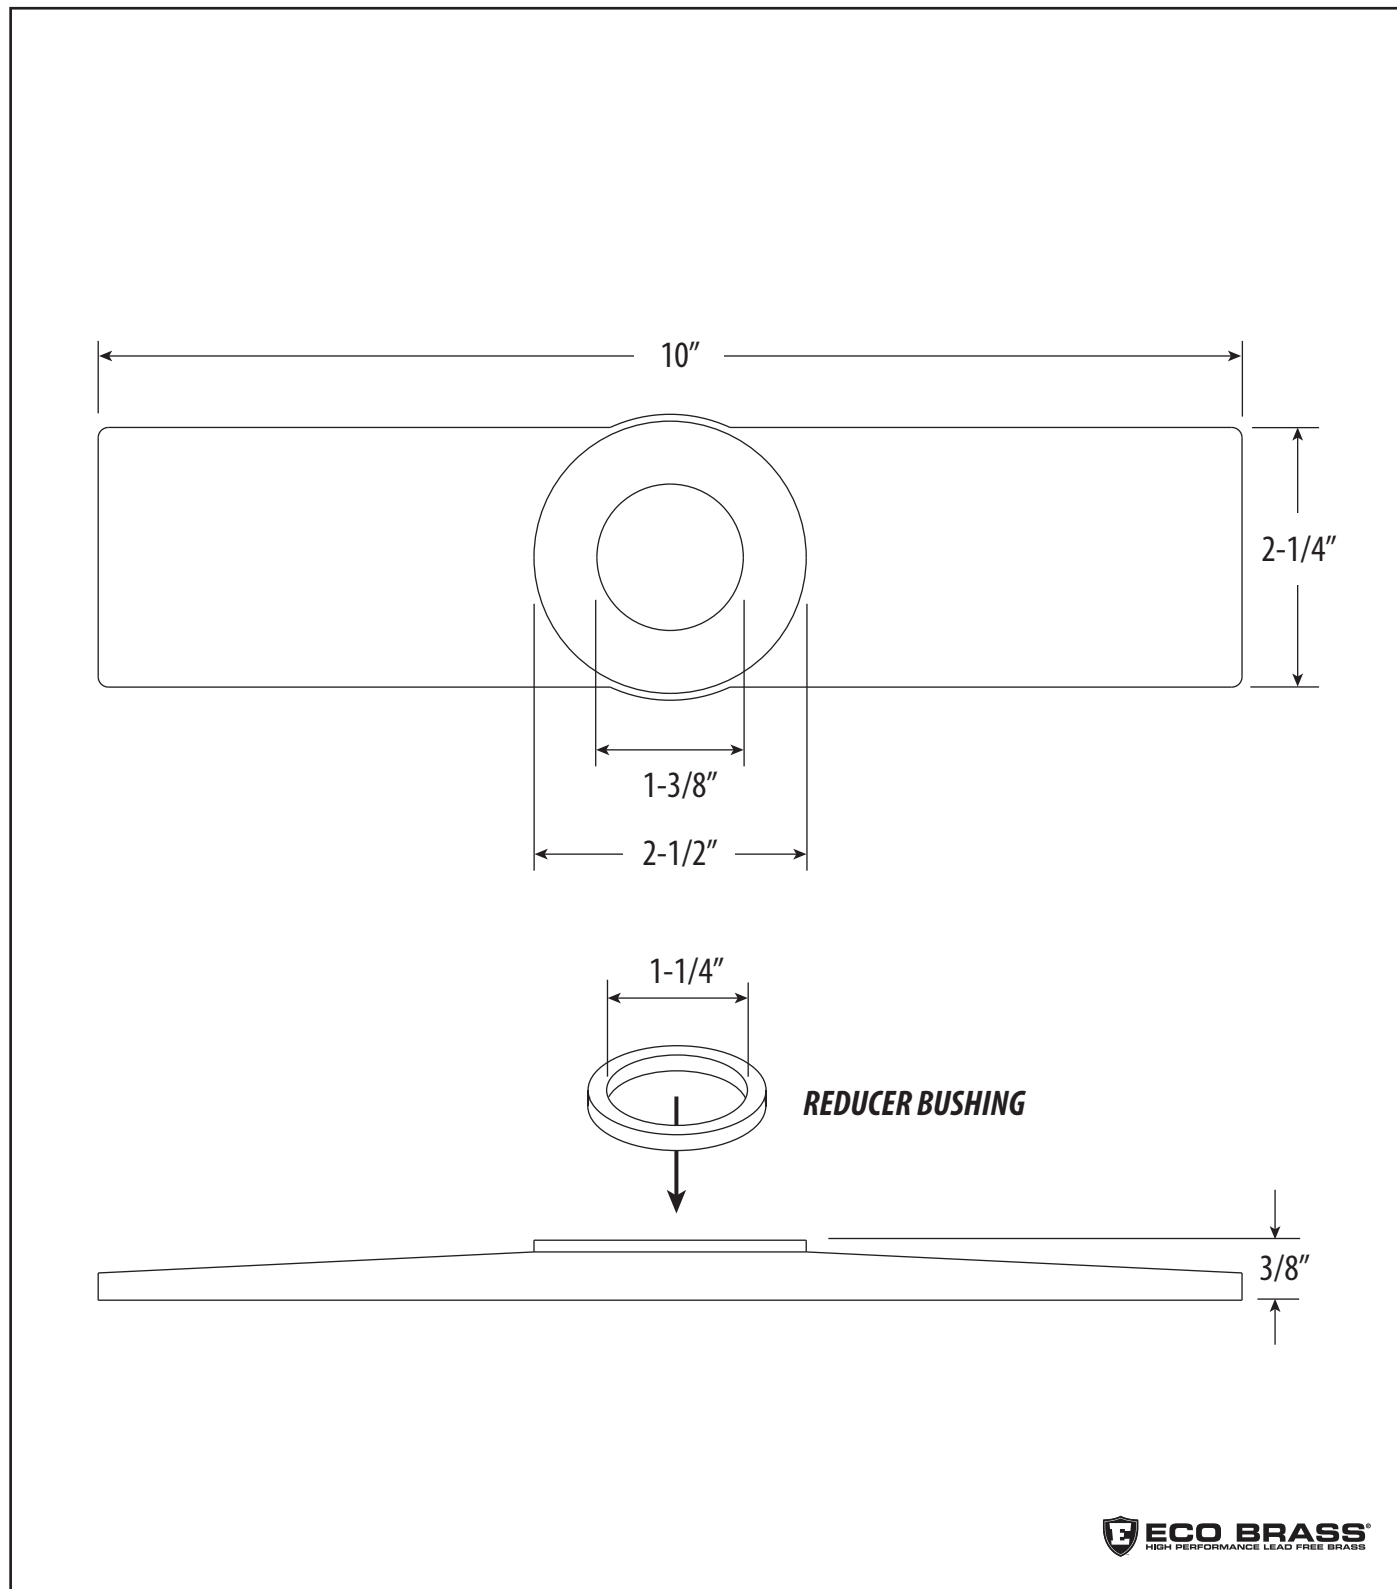

CONTEMPORARY 10" ESCUTCHEON PLATE

3784

DIMENSIONS MAY VARY AND ARE SUBJECT TO CHANGE. NO RESPONSIBILITY IS ASSUMED FOR USE OF SUPERCEDED OR VOIDED DATA